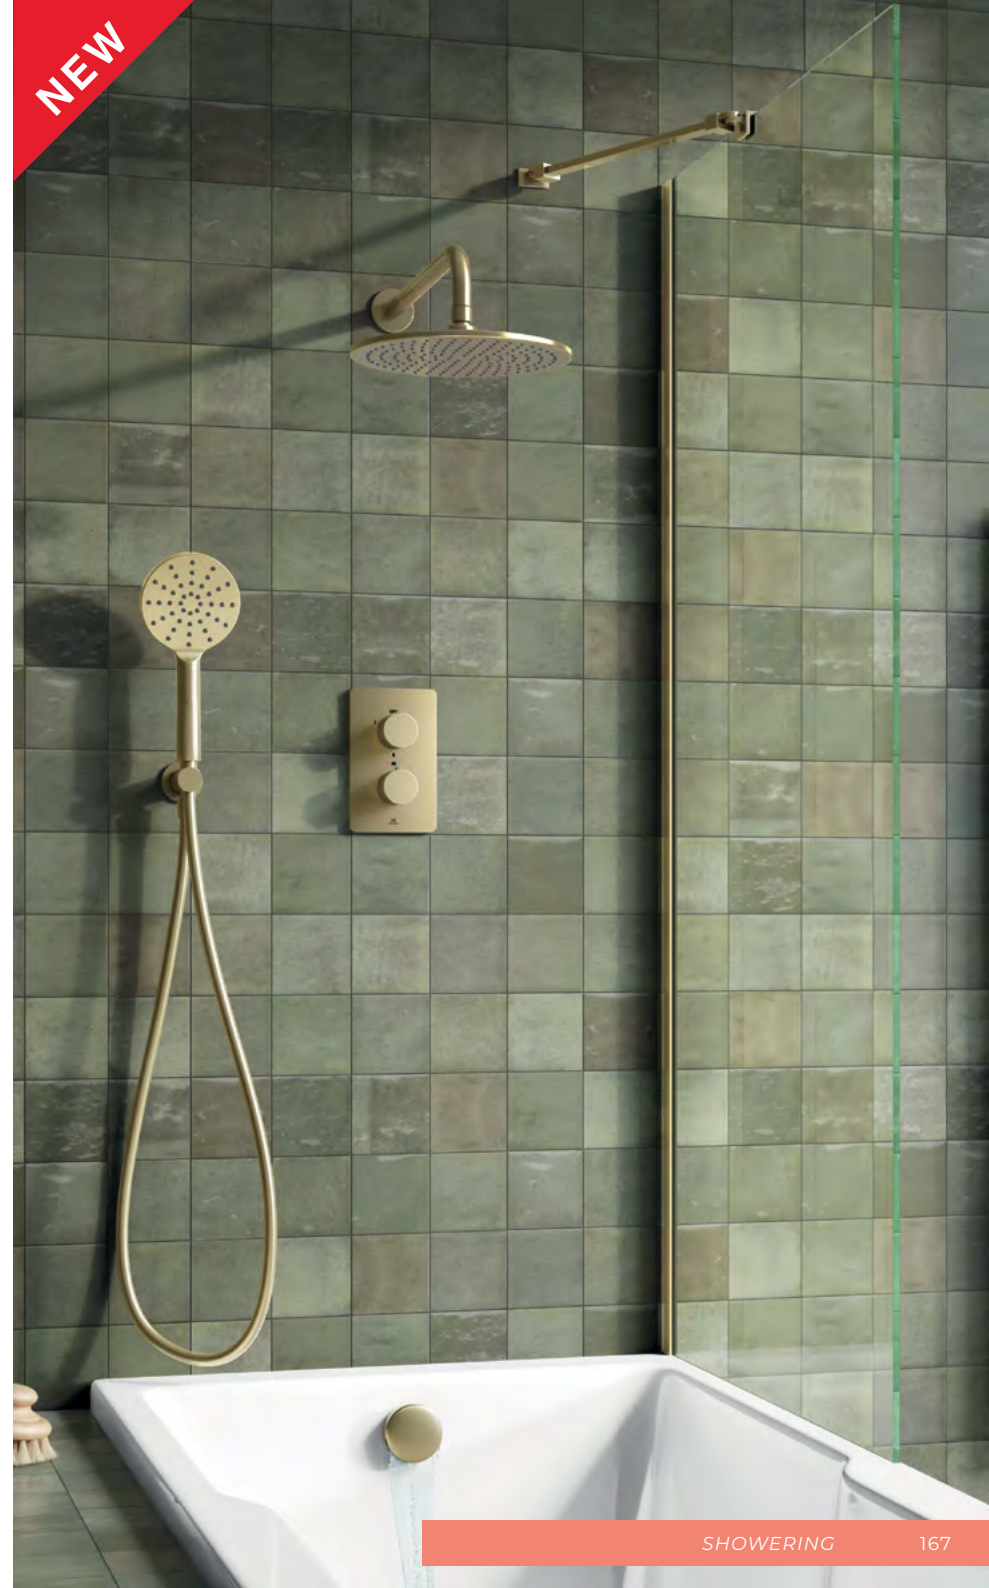

Ryver Bath Kit - Brushed Brass

3 Outlet Concealed Bath Kit

Ryver Bath Kit 1

EASY PLUMB

- Ryver 380mm Shower Arm
- Ryver 250mm Brass Head
- Ryver Wall Outlet & Handset Holder Kit
- Universal Easy-Plumb Concealed Valve Box
- 3 Outlet Thermostatic Mixer Valve & Diverter
- 3 Outlet Wall Plate with Round Valves
- Round Overflow Bath Filler c/w Bath Waste
- Brushed Brass PVD Finish

RYBAKIT1BB

€1,423

P 1.0

Upgrade The Look

Ryver Bath Kit available with Knurled or Fluted Handles

Ryver Bath Kit 1

RYBAKIT1KNBB Knurled €1,470

RYBAKIT1FLBB Fluted €1,470

P 1.0

Minimum bar pressure required to outlet