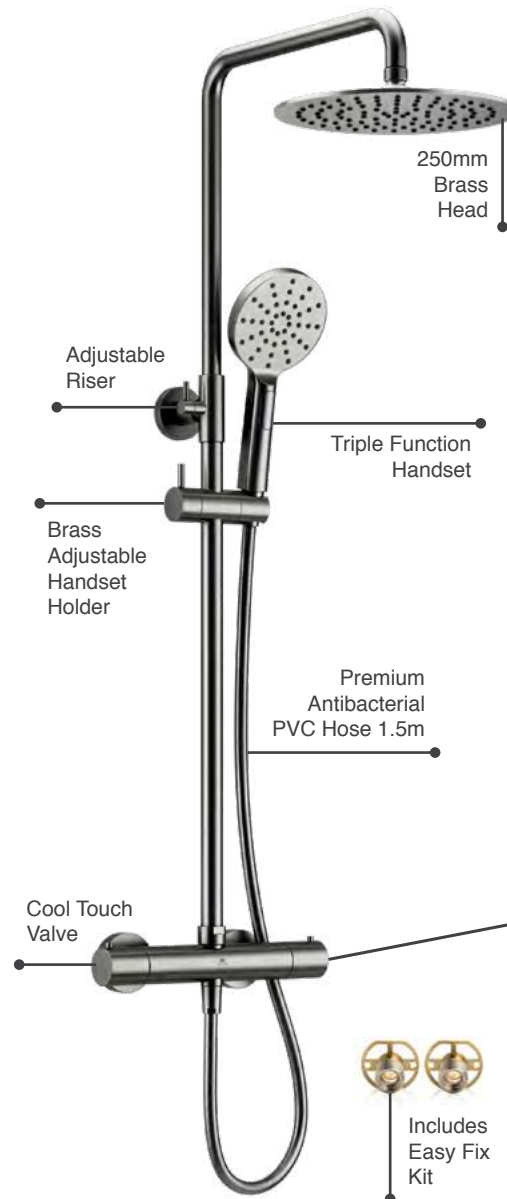

P 1.0

Minimum bar pressure required to outlet

Ryver Shower - Gun Metal

Exposed Thermostatic Shower

Ryver Exposed Thermostatic Shower

- Cool Touch Thermostatic Exposed Valve
- Adjustable Riser Rail Kit
- 250mm Brass Head
- Push Button Triple Function Handset
- Solid Brass Adjustable Handset Holder
- Premium Antibacterial PVC Shower Hose 1.5m
- Easy Fix Kit
- Gun Metal PVD Finish