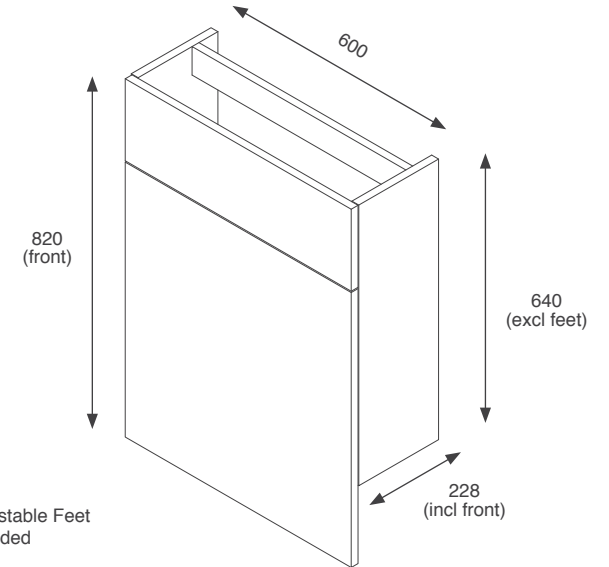

600mm Back to Wall WC Kits

Adjustable Feet Included

Stockton

Black Matt STOSL60BTWBL	Indigo Matt STOSL60BTWIN
Dust Grey Matt STOSL60BTWDG	Cashmere Matt STOSL60BTWCA
Fir Green Matt STOSL60BTWFG	White Gloss STOSL60BTWWH

RRP: €412

Gresham

Black Matt GRESL50BTWBL	Indigo Matt GRESL50BTWIN
Dust Grey Matt GRESL50BTWDG	Cashmere Matt GRESL50BTWCA
Fir Green Matt GRESL50BTWFG	

RRP: €363

Gresham

Black Matt GRESL60BUBL	Indigo Matt GRESL60BUIN
Dust Grey Matt GRESL60BUDG	Cashmere Matt GRESL60BUCA
Fir Green Matt GRESL60BUFG	

RRP: €616

Gresham

Black Matt GRESL60BTWBL	Indigo Matt GRESL60BTWIN
Dust Grey Matt GRESL60BTWDG	Cashmere Matt GRESL60BTWCA
Fir Green Matt GRESL60BTWFG	

RRP: €426