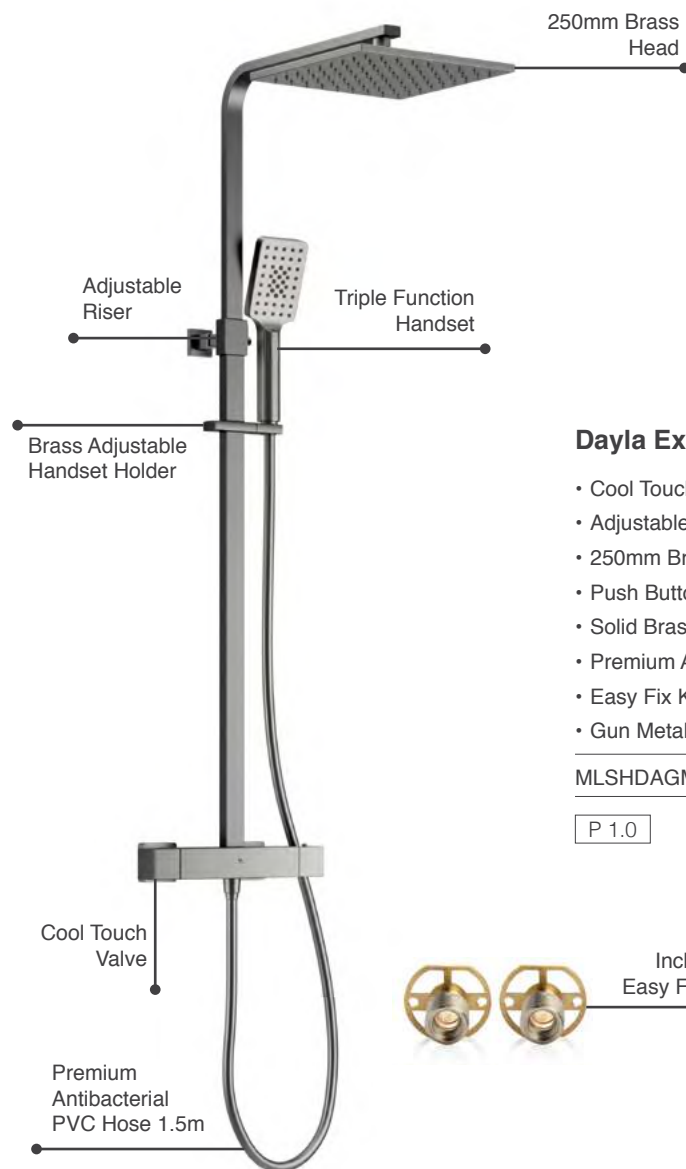

DASHKIT3BB

€1,472

P Minimum bar pressure required to outlet

Dayla Shower - Gun Metal

Square Exposed Shower & Kits

Dayla Exposed Thermostatic Shower

- Cool Touch Thermostatic Exposed Shower Valve
- Adjustable Riser Rail Kit
- 250mm Brass Head
- Push Button Triple Function Handset
- Solid Brass Adjustable Handset Holder
- Premium Antibacterial PVC Shower Hose 1.5m
- Easy Fix Kit
- Gun Metal PVD Finish