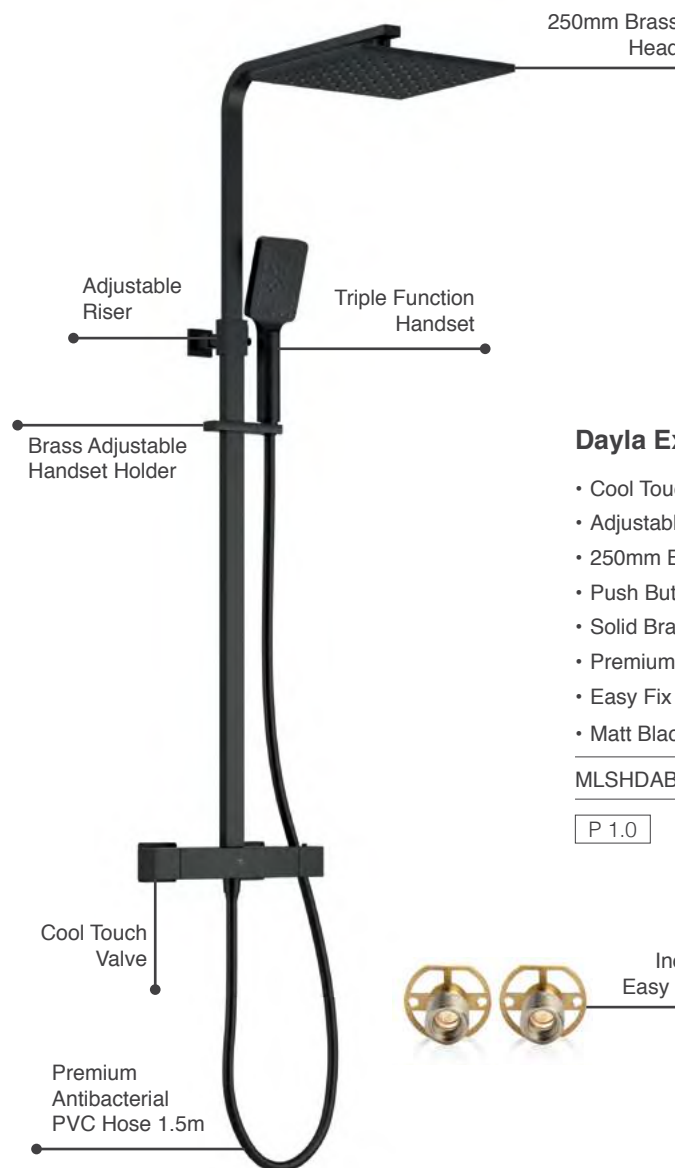

DASHKIT3CP

€1,211

P Minimum bar pressure required to outlet

Dayla Shower - Black

Square Exposed Shower & Kits

Dayla Exposed Thermostatic Shower

- Cool Touch Thermostatic Exposed Shower Valve
- Adjustable Riser Rail Kit
- 250mm Brass Head
- Push Button Triple Function Handset
- Solid Brass Adjustable Handset Holder
- Premium Antibacterial PVC Shower Hose 1.5m
- Easy Fix Kit
- Matt Black Electro Plated Finish