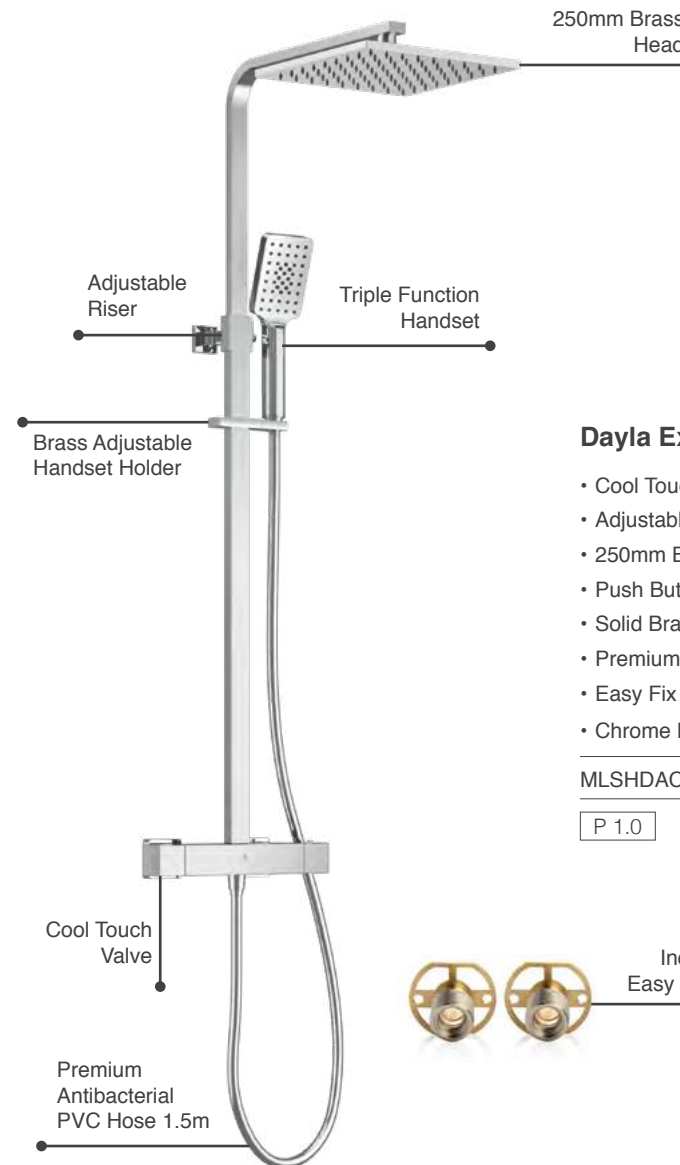

P 1.0

P Minimum bar pressure required to outlet

Dayla Shower - Chrome

Square Exposed Shower & Kits

Dayla Exposed Thermostatic Shower

- Cool Touch Thermostatic Exposed Shower Valve
- Adjustable Riser Rail Kit
- 250mm Brass Head
- Push Button Triple Function Handset
- Solid Brass Adjustable Handset Holder
- Premium Antibacterial PVC Shower Hose 1.5m
- Easy Fix Kit
- Chrome Finish