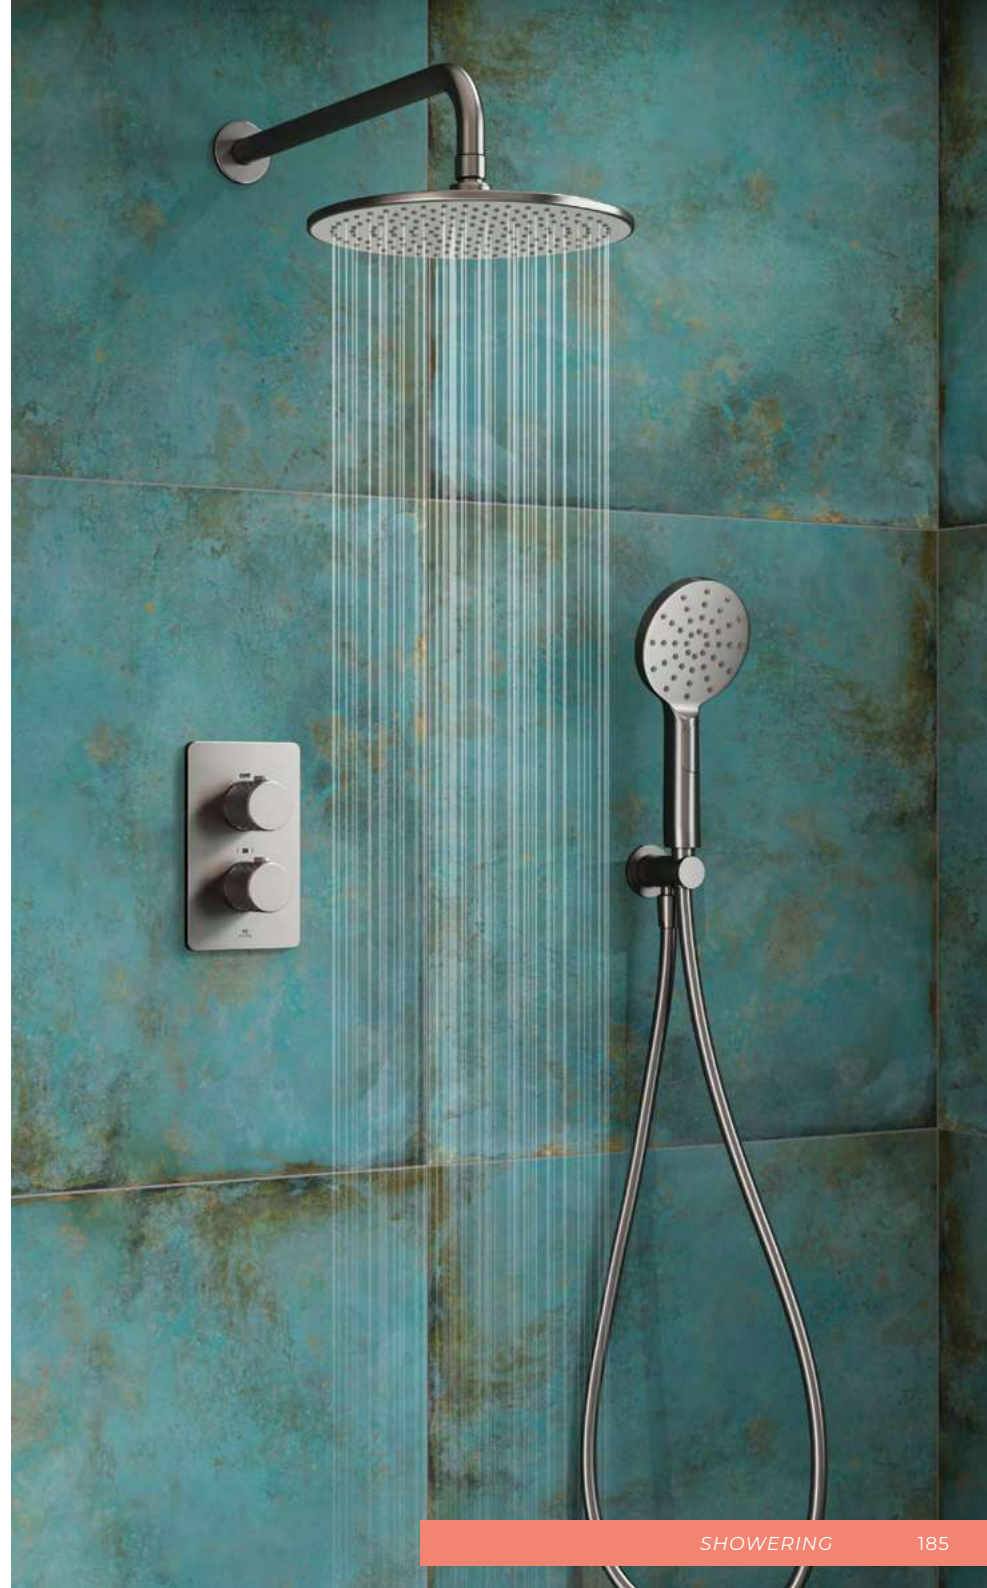

Stainless Steel Shower Hose

MLSHHOS1	1.5m	€28
MLSHHOS2	2m	€30

Round Shower Wall Outlet

MLSHRWO	Chrome	€28
---------	--------	-----

1.5m PVC Smooth Shower Hose

MLSHHOPVCCP	Chrome	€30
MLSHHOPVCBL	Matt Black	€37
MLSHHOPVCBB	Brushed Brass	€37
MLSHHOPVCGM	Gun Metal	€37