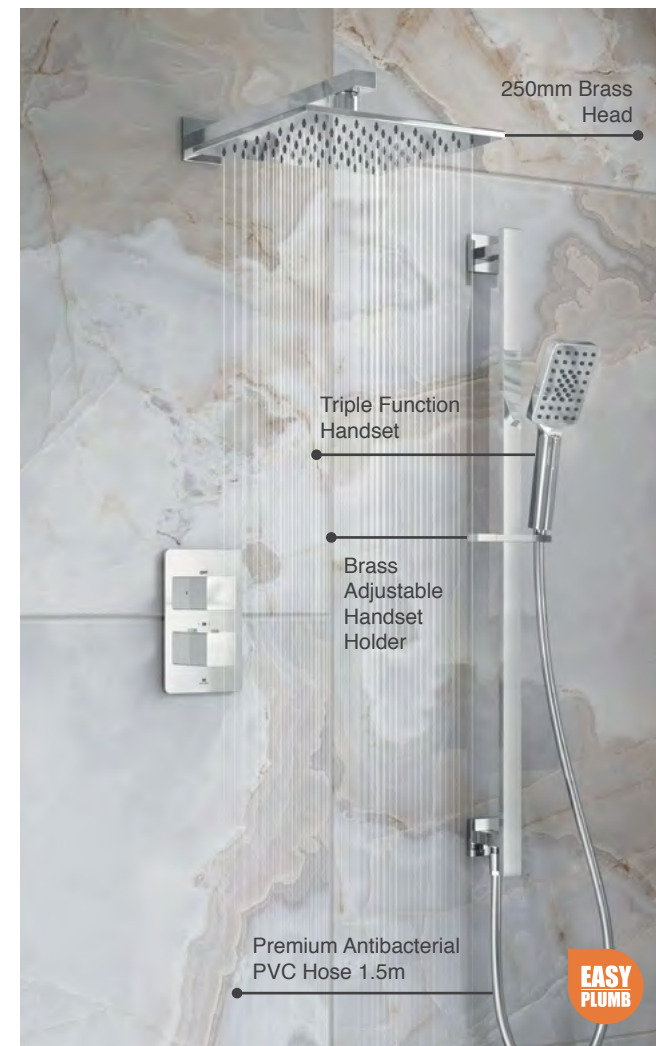

Dayla Shower Kit 3

P 1.0

- Dayla 380mm Shower Arm
- Dayla 250mm Square Brass Head
- Dayla Sliding Rail Kit with Bottom Outlet
- Universal Easy-Plumb Concealed Valve Box
- 2 Outlet Thermostatic Mixer Valve & Diverter
- 2 Outlet Wall Plate with Square Valves
- Chrome Finish

DASHKIT3CP

€1,211

P Minimum bar pressure required to outlet