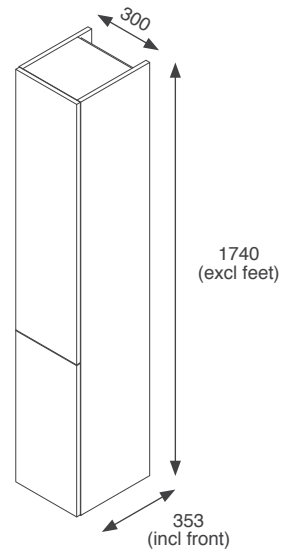

300mm 2 Door Tall Storage Unit Kits