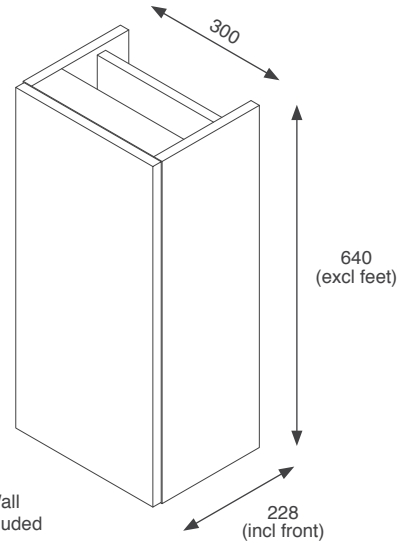

300mm 1 Door Storage Unit Kits

Adjustable Feet & Wall Hanging Fittings Included

Stockton

Black Matt STOSL30SUBL	Indigo Matt STOSL30SUIN
Dust Grey Matt STOSL30SUDG	Cashmere Matt STOSL30SUCA
Fir Green Matt STOSL30SUFG	White Gloss STOSL30SUWH

RRP: €303

Gresham

Black Matt GRESL30SUBL	Indigo Matt GRESL30SUIN
Dust Grey Matt GRESL30SUDG	Cashmere Matt GRESL30SUCA
Fir Green Matt GRESL30SUFG	

RRP: €308