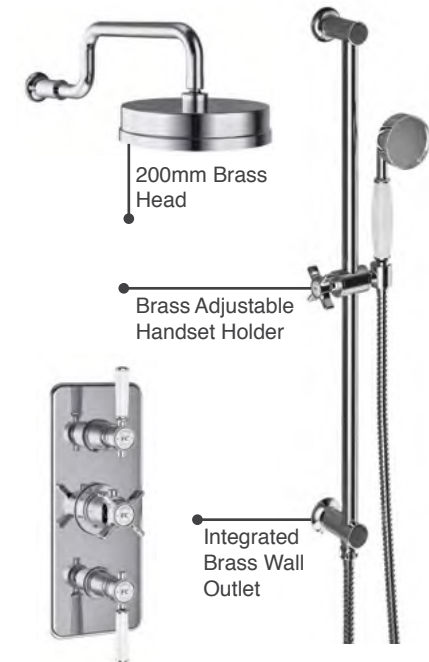

DASHKIT3GM

€1,472

P Minimum bar pressure required to outlet

Farnham Shower Collection

Premium Traditional Collection

Farnham Traditional Shower

- Premium Thermostatic Exposed Traditional Valve
- Pipe Centres 150-178mm
- Fixed Arm & 200mm Brass Head
- Brass Adjustable Handset Holder
- Brass / Ceramic Handset
- Standard Chrome Hose 1.5m

MLSHFA1

€972

P 1.0

Farnham Traditional Shower Kit 1

- 410mm Traditional Shower Arm
- 200mm Brass Shower Head with Rub Clean Nozzles
- Adjustable Sliding Rail Kit integrated Brass Wall Outlet
- Brass Adjustable Handset Holder
- Brass / Ceramic Handset
- Standard Chrome Hose 1.5m
- Triple 2 Outlet Thermostatic Concealed Valve