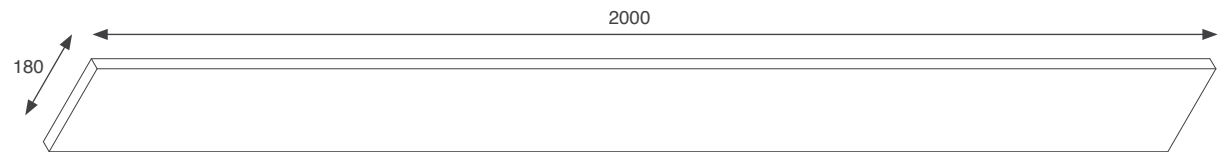

2000 x 180mm Plinths

Black Matt MLFF200X18PLBL	Fir Green Matt MLFF200X18PLFG	Cashmere Matt MLFF200X18PLKA
Dust Grey Matt MLFF200X18PLDG	Indigo Matt MLFF200X18PLIN	White Gloss MLFF200X18PLWH

RRP: €116