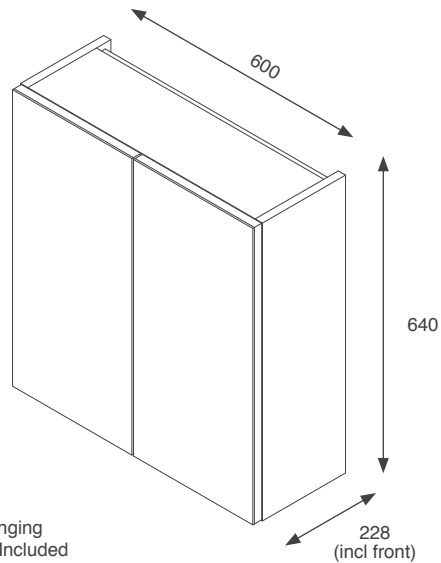

600mm 2 Door Mirror Unit

Black Matt FFSL60MIUBL	Indigo Matt FFSL60MIUIN
Dust Grey Matt FFSL60MIUDG	Cashmere Matt FFSL60MIUCA
Fir Green Matt FFSL60MIUFG	White Gloss FFSL60MIUWH

RRP: €520

Wall Hanging
Fittings Included