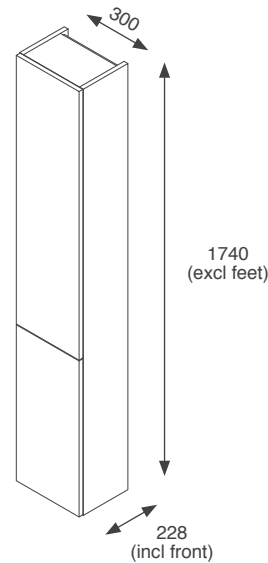

300mm 2 Door Tall Storage Unit Kits

Adjustable Feet & Wall Hanging Fittings Included

Stockton

Black Matt STOSL30TUBL	Indigo Matt STOSL30TUIN
Dust Grey Matt STOSL30TUDG	Cashmere Matt STOSL30TUCA
Fir Green Matt STOSL30TUGF	White Gloss STOSL30TUWH

RRP: €700

Gresham

Black Matt GRESL30TUBL	Indigo Matt GRESL30TUIN
Dust Grey Matt GRESL30TUDG	Cashmere Matt GRESL30TUCA
Fir Green Matt GRESL30TUGF	

RRP: €722