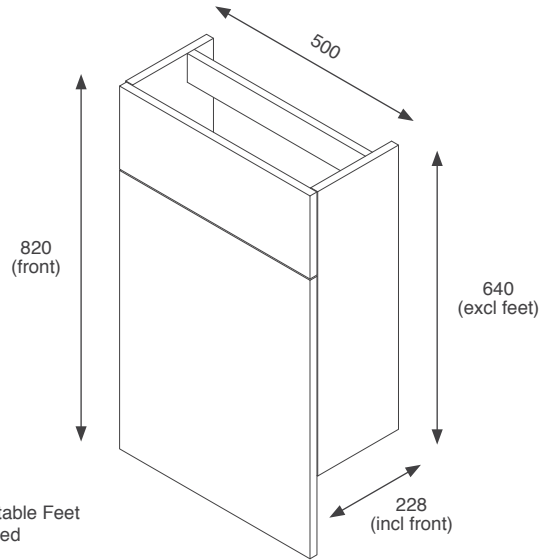

Fitted Furniture Kits - Slimline Depth Units

500mm Back to Wall WC Kits

Adjustable Feet Included

Stockton

Black Matt STOSL50BTWBL	Indigo Matt STOSL50BTWIN
Dust Grey Matt STOSL50BTWDG	Cashmere Matt STOSL50BTWCA
Fir Green Matt STOSL50BTWFG	White Gloss STOSL50BTWWH

RRP: €345