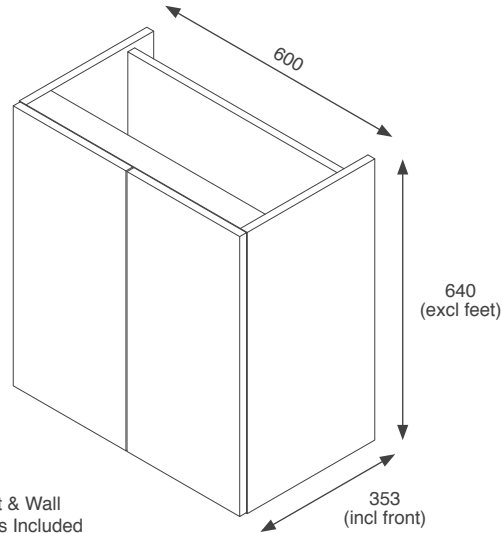

RRP: €378

Gresham

RRP: €394

Fitted Furniture Kits - Standard Depth Units

600mm 2 Door Storage Unit Kits

Adjustable Feet & Wall Hanging Fittings Included

Stockton

RRP: €449