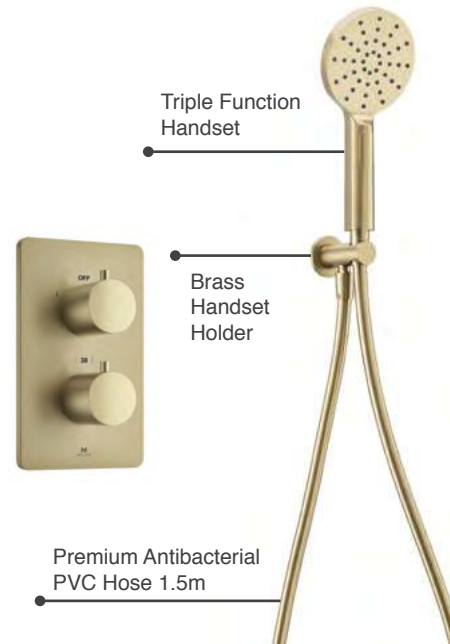

Upgrade The Look

Ryver Shower Kit available with Knurled or Fluted Handles