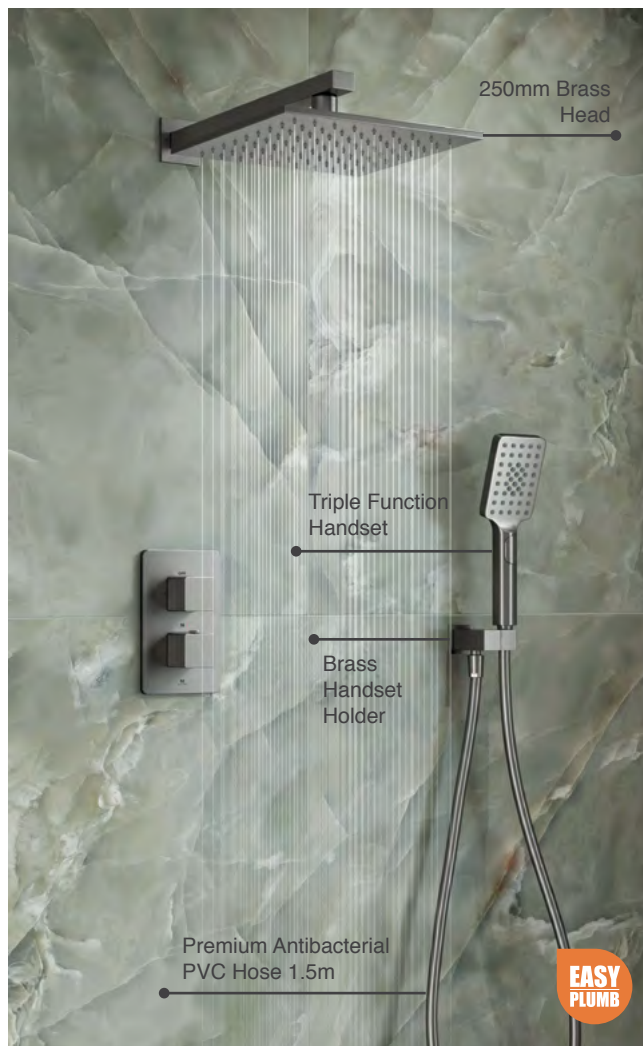

Dayla Shower Kit 2

P 1.0

- Dayla 380mm Shower Arm
- Dayla 250mm Square Brass Head
- Dayla Wall Outlet & Handset Holder Kit
- Universal Easy-Plumb Concealed Valve Box
- 2 Outlet Thermostatic Mixer Valve & Diverter
- 2 Outlet Wall Plate with Square Valves
- Gun Metal PVD Finish

DASHKIT2GM

€1,339