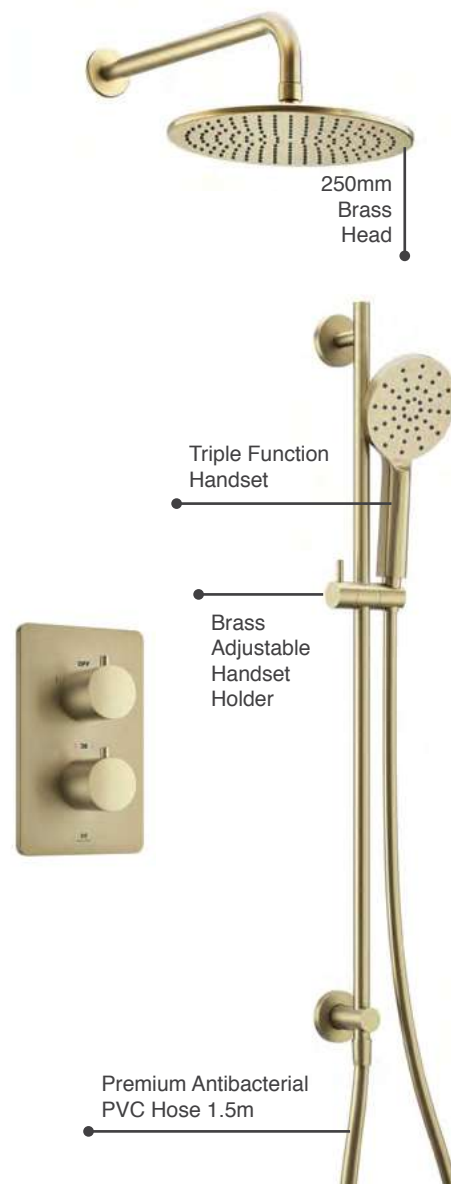

Ryver Shower Kit 3

- Ryver 380mm Shower Arm
- Ryver 250mm Brass Head
- Ryver Sliding Rail Kit with Bottom Outlet
- Universal Easy-Plumb Concealed Valve Box
- 2 Outlet Thermostatic Mixer Valve & Diverter
- 2 Outlet Wall Plate with Round Valves
- Brushed Brass PVD Finish

RYSHKIT3BB **€1,413**

P 1.0