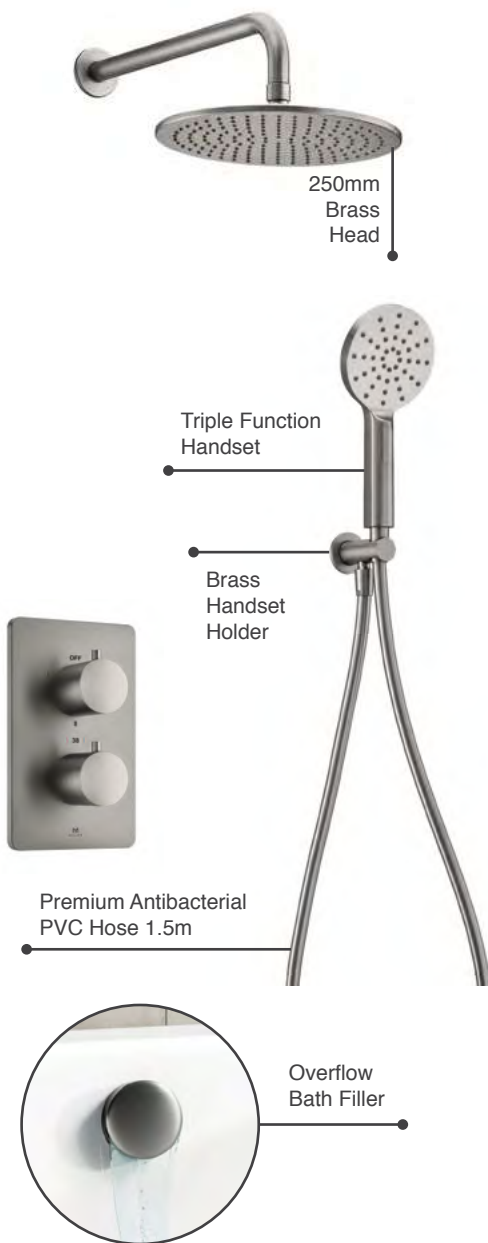

Ryver Bath Kit - Gun Metal

3 Outlet Concealed Bath Kit