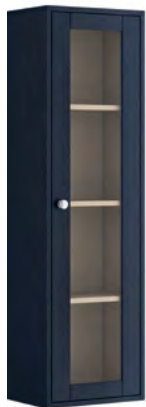

1200mm Ceramics Basin

MLCLBA120	1200mm Ceramic Double Basin 2th	€842