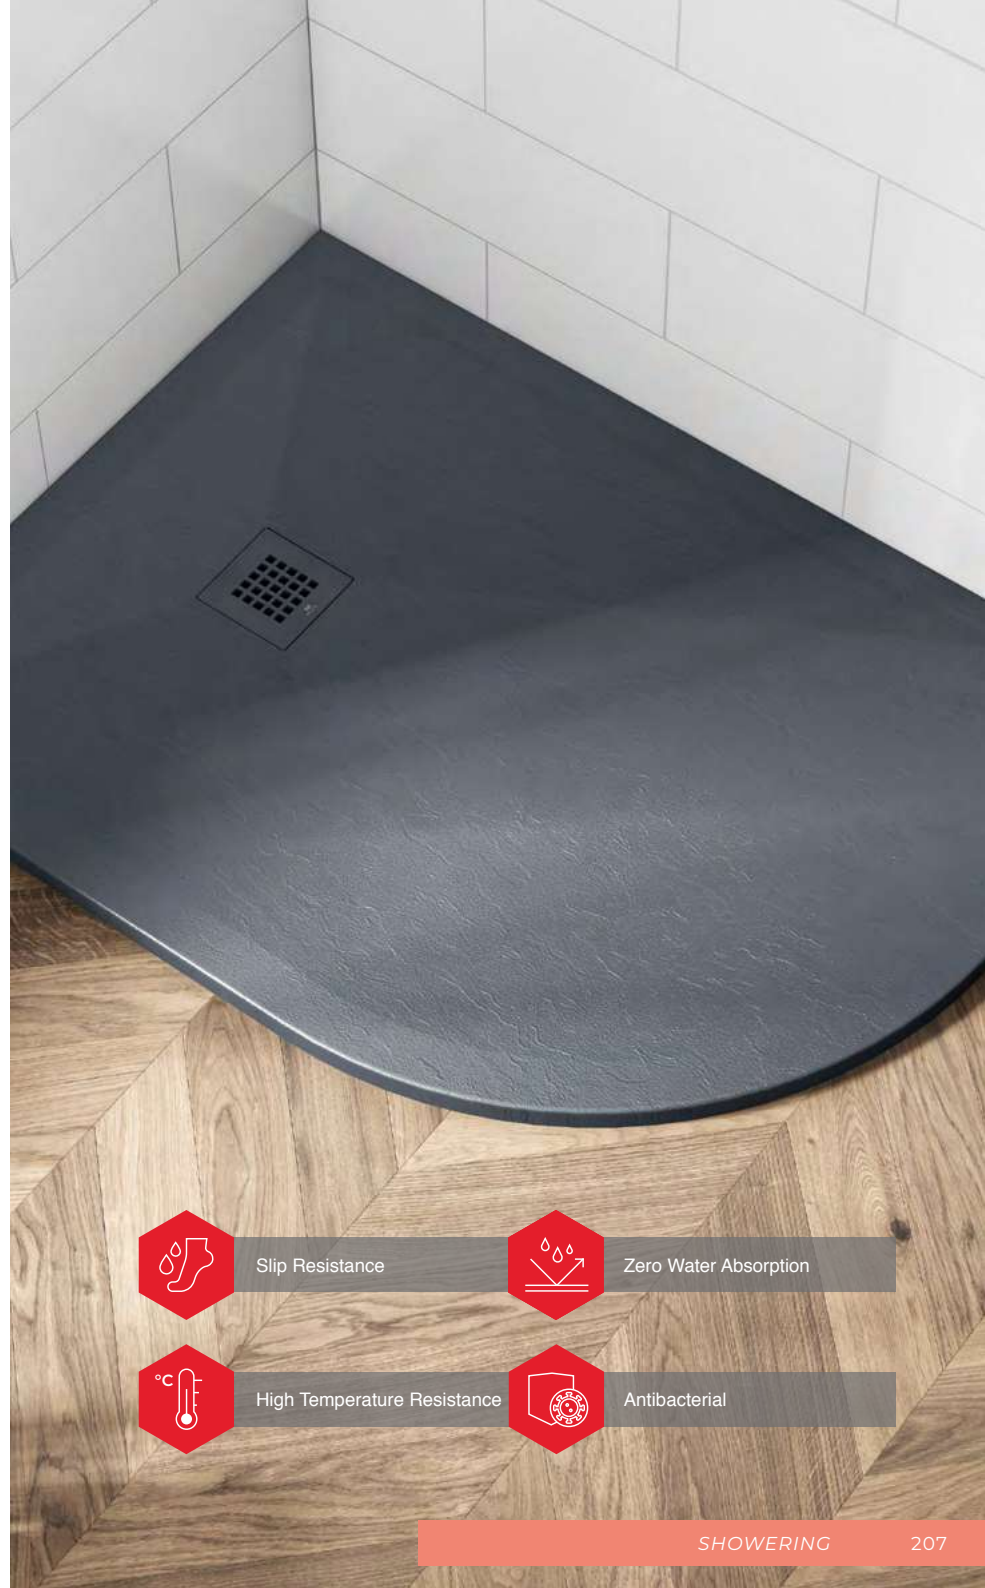

Slip Resistance

Zero Water Absorption

High Temperature Resistance

Antibacterial

Ibiza Slate Shower Trays - Black

Premium Gel Coat 30mm Slate

Square Trays - Black

IBISQ90BL	900mm Black Slate Shower Tray Only		€618
-----------	------------------------------------	---	------