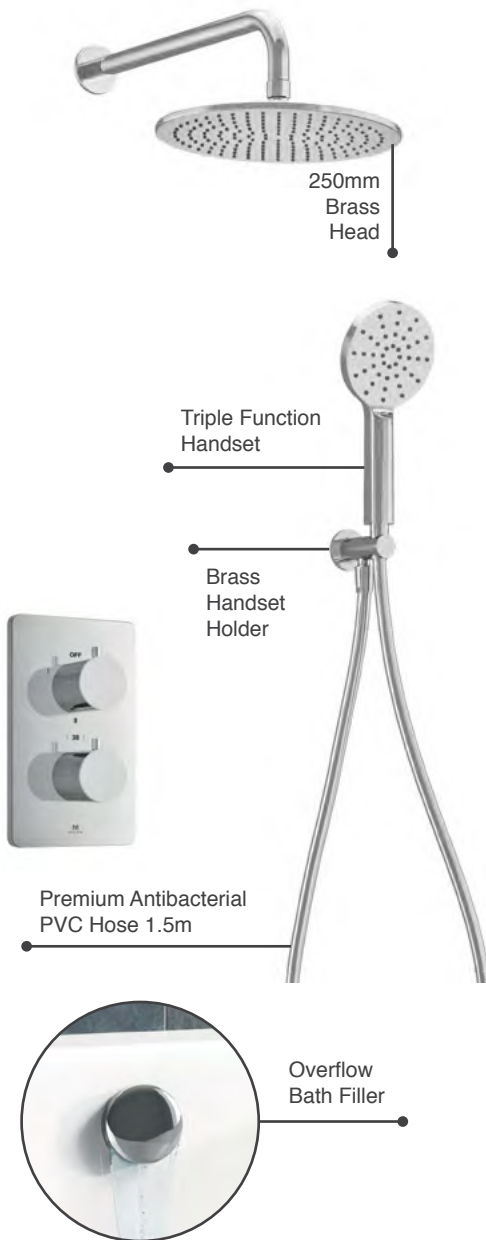

Ryver Bath Kit

3 Outlet Concealed Bath Kit