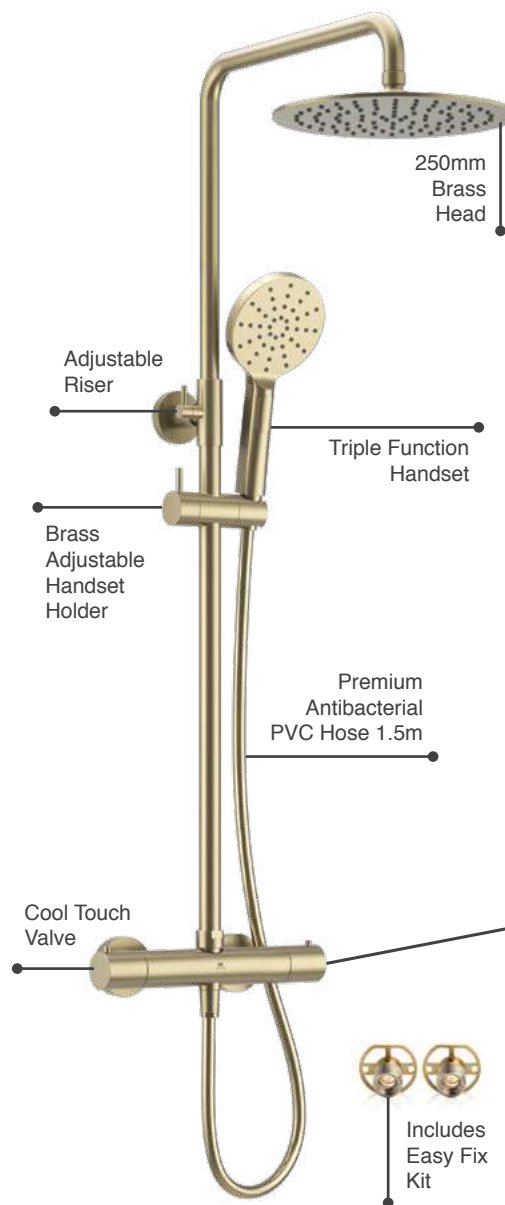

P 1.0

P Minimum bar pressure required to outlet

Ryver Shower - Brushed Brass

Exposed Thermostatic Shower

Ryver Exposed Thermostatic Shower

- Cool Touch Thermostatic Exposed Valve
- Adjustable Riser Rail Kit
- 250mm Brass Head
- Push Button Triple Function Handset
- Solid Brass Adjustable Handset Holder
- Premium Antibacterial PVC Shower Hose 1.5m
- Easy Fix Kit
- Brushed Brass PVD Finish

MLSHRYBB €783

P 1.0

Upgrade The Look

Ryver Exposed Shower available with Knurled or Fluted Handles

Ryver Exposed Shower

RYVSHOKBB	Knurled	€838
RYVSHOFBB	Fluted	€838

P 1.0

Ryver Shower Kit 1