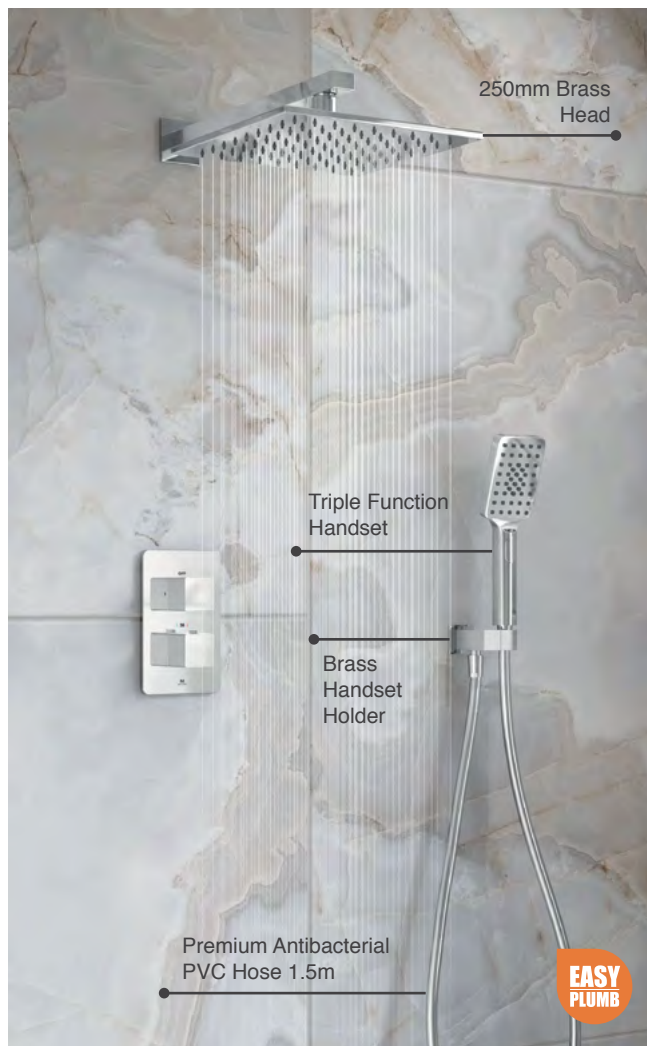

Dayla Shower Kit 2

P 1.0

- Dayla 380mm Shower Arm
- Dayla 250mm Square Brass Head
- Dayla Wall Outlet & Handset Holder Kit
- Universal Easy-Plumb Concealed Valve Box
- 2 Outlet Thermostatic Mixer Valve & Diverter
- 2 Outlet Wall Plate with Square Valves
- Chrome Finish

DASHKIT2CP

€1,078