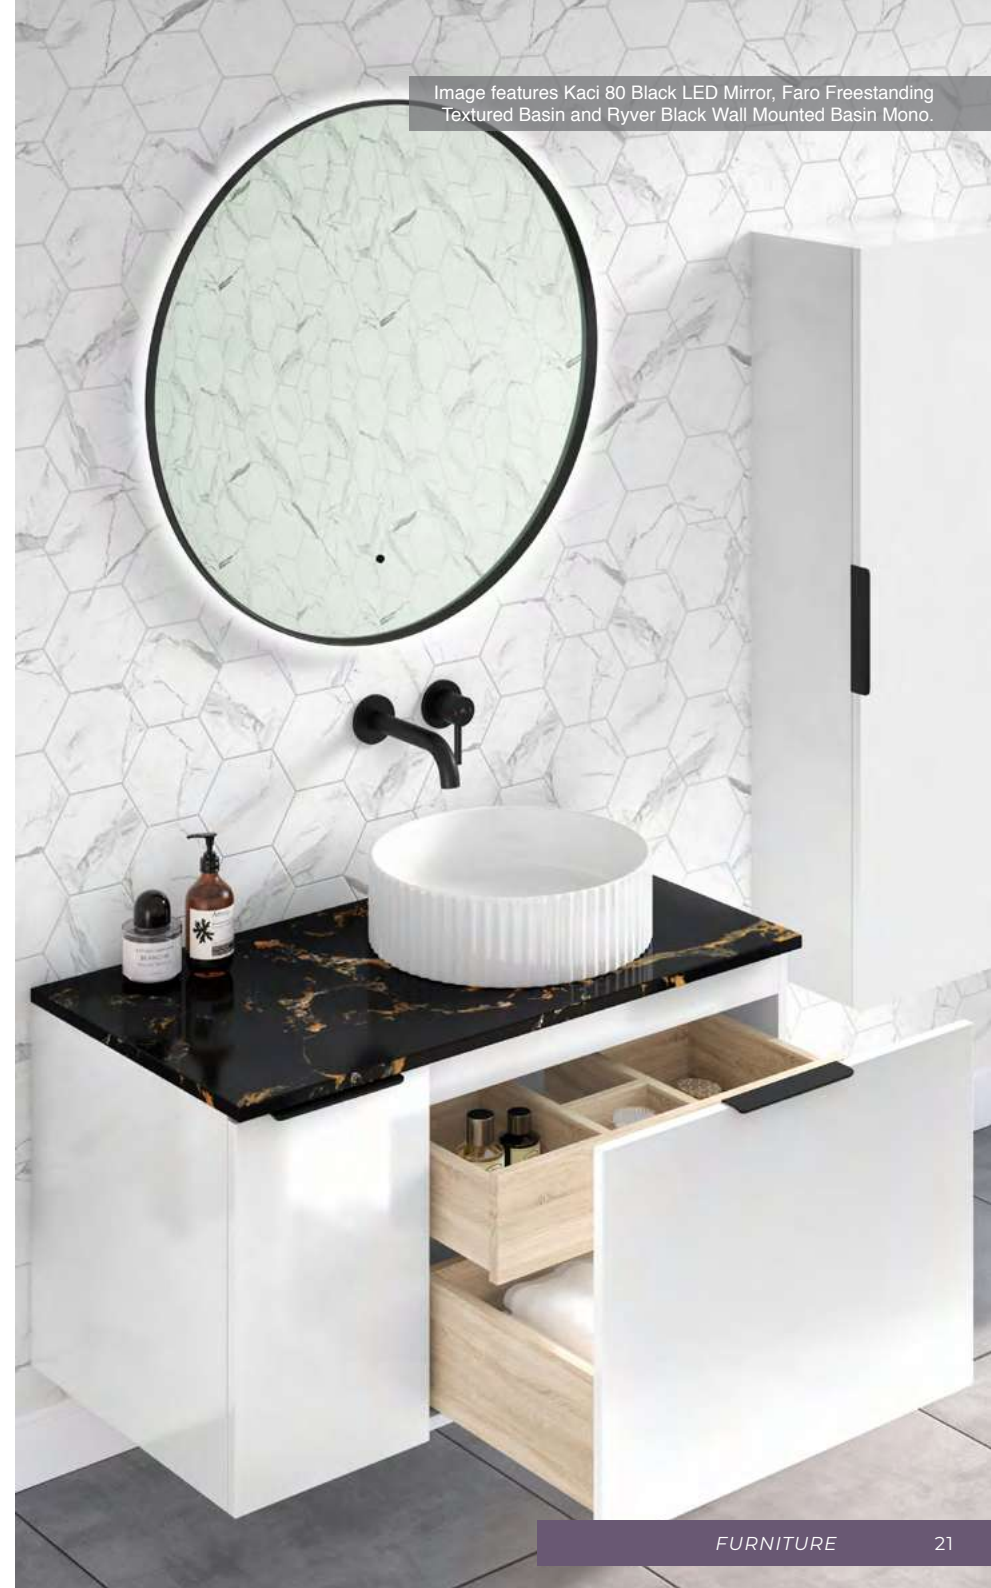

For Optional Handle Upgrades, see page 23

Image features Kaci 80 Black LED Mirror, Faro Freestanding Textured Basin and Ryver Black Wall Mounted Basin Mono.

Image features Zane 80 LED Mirror
and Pure Black Basin Mono