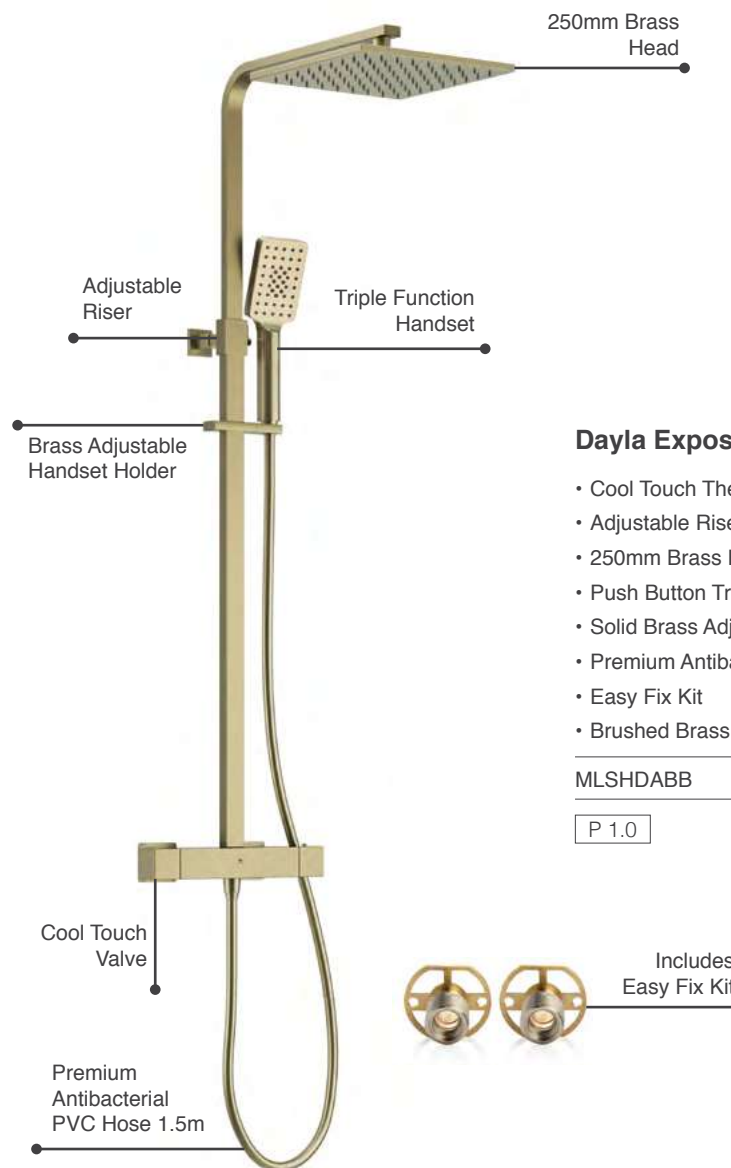

DASHKIT3CP

€1,211

P Minimum bar pressure required to outlet

Dayla Shower - Black

Square Exposed Shower & Kits

Dayla Exposed Thermostatic Shower

- Cool Touch Thermostatic Exposed Shower Valve
- Adjustable Riser Rail Kit
- 250mm Brass Head
- Push Button Triple Function Handset
- Solid Brass Adjustable Handset Holder
- Premium Antibacterial PVC Shower Hose 1.5m
- Easy Fix Kit
- Matt Black Electro Plated Finish

MLSHDABL

€842

P 1.0

Premium Antibacterial PVC Hose 1.5m

Dayla Shower - Brushed Brass

Square Exposed Shower & Kits

Dayla Exposed Thermostatic Shower

- Cool Touch Thermostatic Exposed Shower Valve
- Adjustable Riser Rail Kit
- 250mm Brass Head
- Push Button Triple Function Handset
- Solid Brass Adjustable Handset Holder
- Premium Antibacterial PVC Shower Hose 1.5m
- Easy Fix Kit
- Brushed Brass PVD Finish

MLSHDABB

€1,014

P 1.0

Includes Easy Fix Kit

Dayla Shower Kit 1

P 1.0

- Dayla 380mm Shower Arm
- Dayla 250mm Square Brass Head
- Universal Easy-Plumb Concealed Valve Box
- 1 Outlet Thermostatic Mixer Valve & Diverter
- 1 Outlet Wall Plate with Square Valves
- Brushed Brass PVD Finish