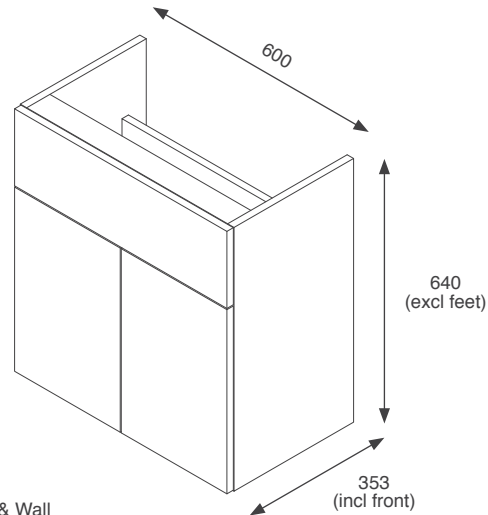

600mm 2 Door Basin Unit Kits

Adjustable Feet & Wall Hanging Fittings Included

Stockton

Black Matt STO60BUBL	Indigo Matt STO60BUIN
Dust Grey Matt STO60BUDG	Cashmere Matt STO60BUCA
Fir Green Matt STO60BUFG	White Gloss STO60BUWH

RRP: €607