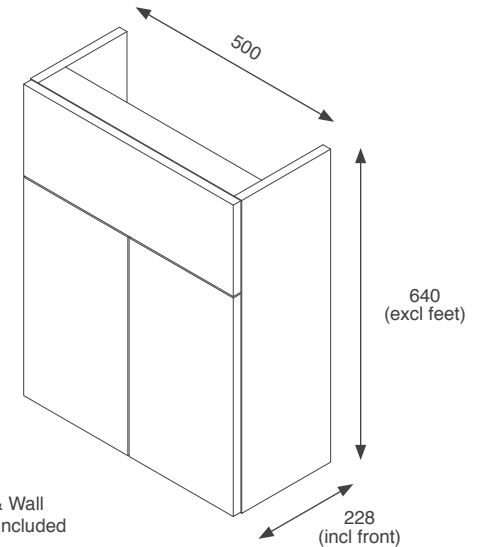

500mm 2 Door Basin Unit Kits

Adjustable Feet & Wall Hanging Fittings Included

Stockton

Black Matt STOSL50BUBL	Indigo Matt STOSL50BUIN
Dust Grey Matt STOSL50BUDG	Cashmere Matt STOSL50BUCA
Fir Green Matt STOSL50BUGF	White Gloss STOSL50BUWH

RRP: €521

Gresham

Black Matt GRESL50BUBL	Indigo Matt GRESL50BUIN
Dust Grey Matt GRESL50BUDG	Cashmere Matt GRESL50BUCA
Fir Green Matt GRESL50BUGF	

RRP: €553