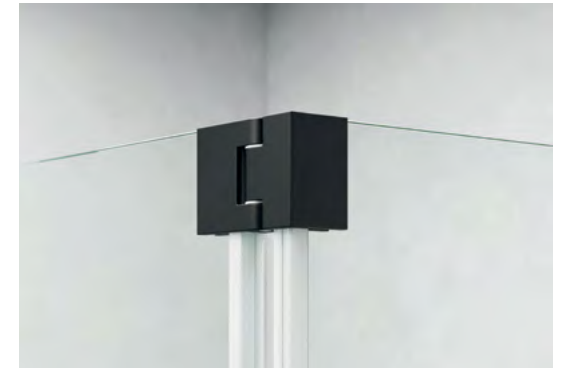

Chrome

Matt Black

Brushed Brass

Gun Metal

Emmi Wetroom Flipper Glass and Hinges

EMWFG30	Flipper Panel Glass Only 300mm	€116
EMWFPHP	Flipper Panel Hinges Chrome	€133
EMWFPHBL	Flipper Panel Hinges Matt Black	€143
EMWFPHBB	Flipper Panel Hinges Brushed Brass	€202
EMWFPHGM	Flipper Panel Hinges Gun Metal	€202