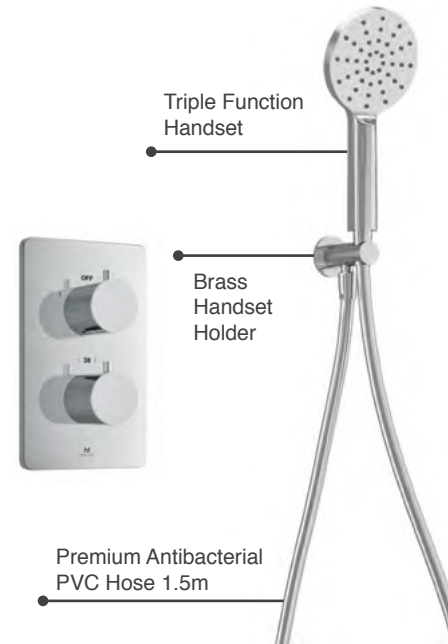

Upgrade The Look

Ryver Shower Kit available with Knurled or Fluted Handles