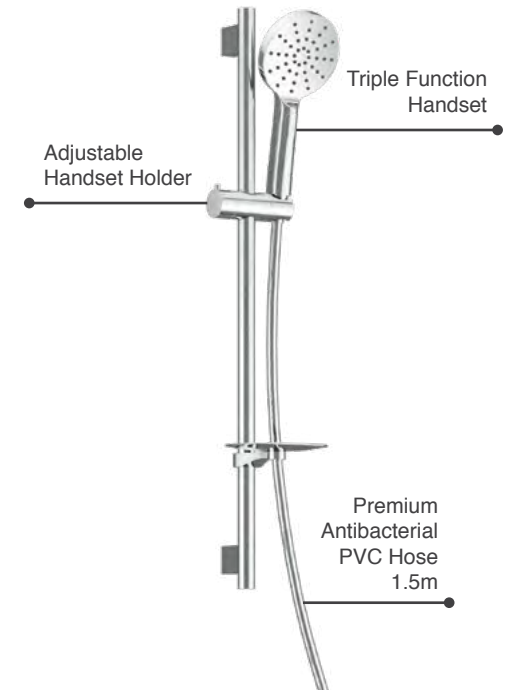

Euri

- Cool Touch Thermostatic Exposed Shower Valve
- Adjustable Sliding Rail Kit with Soap Dish
- Push Button Triple Function Handset
- ABS Chrome Plated Adjustable Handset Holder
- Premium Antibacterial PVC Shower Hose 1.5m
- Easy Fix Kit

MLSHEUCP

€318

P 1.0

Euri Sliding Rail Kit

- Adjustable Sliding Rail Kit with Soap Dish
- Push Button Triple Function Handset
- ABS Chrome Plated Adjustable Handset Holder
- Premium Antibacterial PVC Shower Hose 1.5m

MLSHEUSRK

€116

Round Shower Wall Outlet required if using with Concealed Valve. See page 185.

P Minimum bar pressure required to outlet