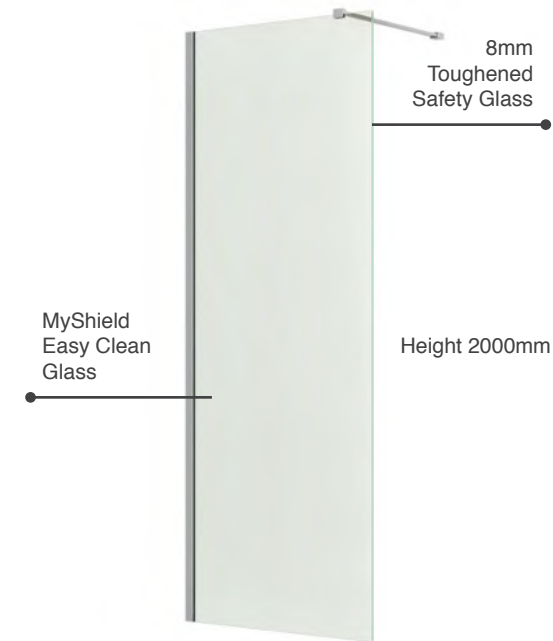

Step 1 - Wetroom Panel Glass

8mm Toughened Glass

Emmi 8mm Toughened Wetroom Panel Glass is available in 7 sizes and protected with MyShield Easy-Clean to prevent the build up of limescale, dirt and soap.

Lifetime Guarantee (Subject to within Terms & Conditions)

- **8mm** Toughened Safety Glass to EN14428 and CE & UKCA Approved

Emmi Wetroom Panel 8mm Glass Only

Code	Glass Size (mm)	Adjustment inc. Wall Profile (mm)	Price
EMWG70	664	670-690	€190
EMWG80	764	770-790	€202
EMWG90	864	870-890	€219
EMWG100	964	970-990	€232
EMWG110	1064	1070-1090	€261
EMWG120	1164	1170-1190	€278
EMWG140	1364	1370-1390	€318