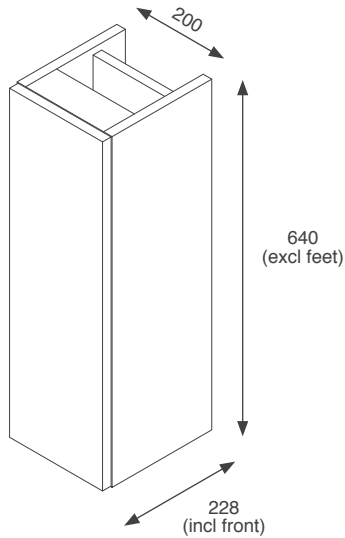

RRP: €640

Gresham

 Black Matt GRE60BTWBL	 Indigo Matt GRE60BTWIN
 Dust Grey Matt GRE60BTWDG	 Cashmere Matt GRE60BTWCA
 Fir Green Matt GRE60BTWFG	

RRP: €441

Fitted Furniture Kits - Slimline Depth Units

200mm 1 Door Storage Unit Kits