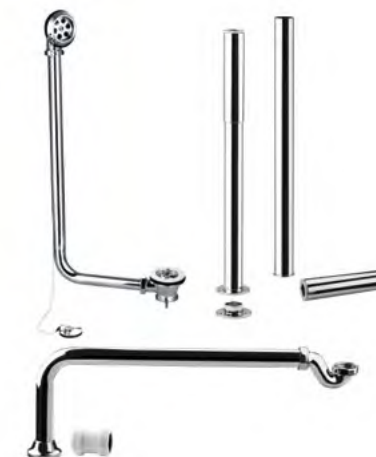

Roll Top Bath Pack

BATWASRTP	Chrome Plated	€338