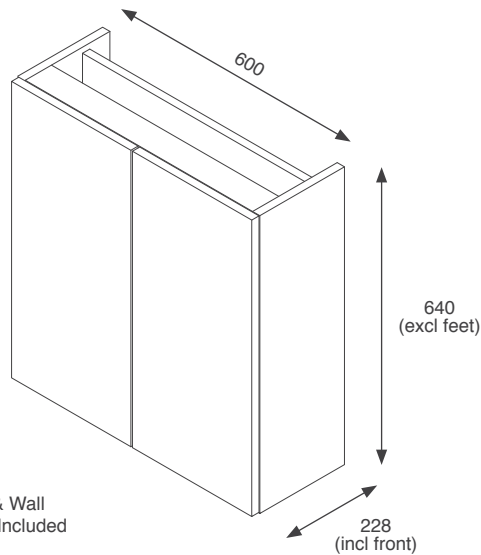

Fitted Furniture Kits - Slimline Depth Units

600mm 2 Door Storage Unit Kits

Adjustable Feet & Wall Hanging Fittings Included

Stockton

Black Matt STOSL60SUBL	Indigo Matt STOSL60SUIN
Dust Grey Matt STOSL60SUDG	Cashmere Matt STOSL60SUCA
Fir Green Matt STOSL60SUGF	White Gloss STOSL60SUWH

RRP: €426

Gresham

Black Matt GRESL60SUBL	Indigo Matt GRESL60SUIN
Dust Grey Matt GRESL60SUDG	Cashmere Matt GRESL60SUCA
Fir Green Matt GRESL60SUGF	

RRP: €436