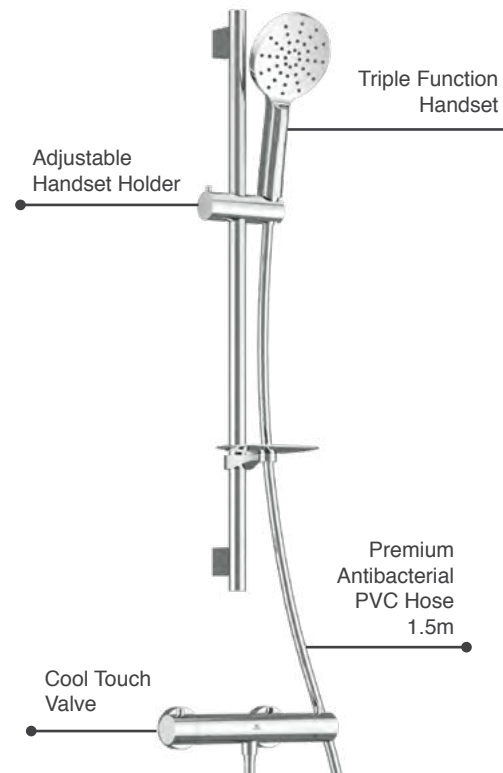

Euri

- Cool Touch Thermostatic Exposed Shower Valve
- Adjustable Sliding Rail Kit with Soap Dish
- Push Button Triple Function Handset
- ABS Chrome Plated Adjustable Handset Holder
- Premium Antibacterial PVC Shower Hose 1.5m
- Easy Fix Kit

MLSHEUCP

€318

P 1.0

Euri Sliding Rail Kit

- Adjustable Sliding Rail Kit with Soap Dish
- Push Button Triple Function Handset
- ABS Chrome Plated Adjustable Handset Holder
- Premium Antibacterial PVC Shower Hose 1.5m

MLSHEUSRK

€116

Round Shower Wall Outlet required if using with Concealed Valve. See page 185.

P Minimum bar pressure required to outlet