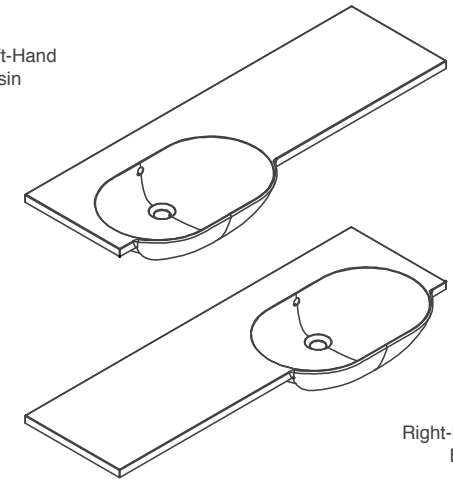

Left-Hand Basin

Right-Hand Basin