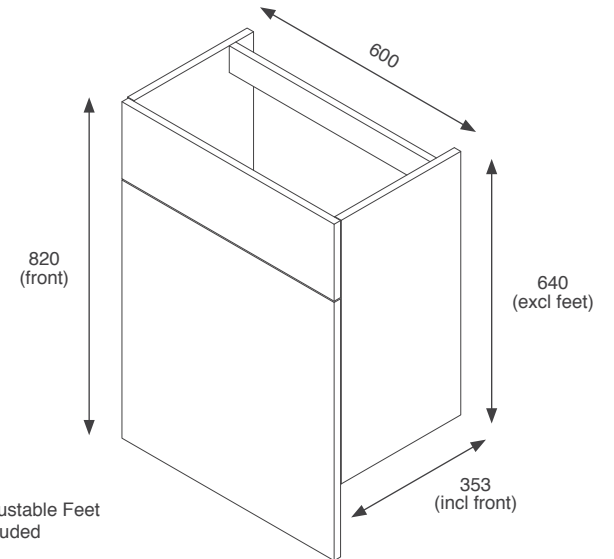

600mm Back to Wall WC Kits

Adjustable Feet Included

Stockton

Black Matt STO60BTWBL	Indigo Matt STO60BTWIN
Dust Grey Matt STO60BTWDG	Cashmere Matt STO60BTWCA
Fir Green Matt STO60BTWFG	White Gloss STO60BTWWH

RRP: €427

Gresham

Black Matt GRE50BTWBL	Indigo Matt GRE50BTWIN
Dust Grey Matt GRE50BTWDG	Cashmere Matt GRE50BTWCA
Fir Green Matt GRE50BTWFG	

RRP: €378

Gresham

Black Matt GRE60BUBL	Indigo Matt GRE60BUIN
Dust Grey Matt GRE60BUDG	Cashmere Matt GRE60BUCA
Fir Green Matt GRE60BUFG	

RRP: €640

Gresham

Black Matt GRE60BTWBL	Indigo Matt GRE60BTWIN
Dust Grey Matt GRE60BTWDG	Cashmere Matt GRE60BTWCA
Fir Green Matt GRE60BTWFG	

RRP: €441