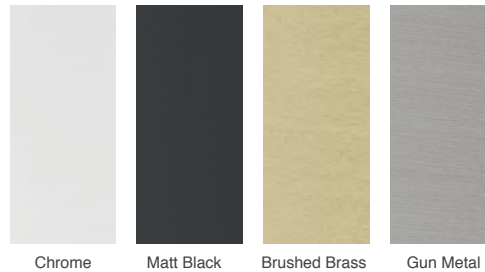

Step 2

Choose your Wall Profile & Bracing Bar colour.

Select from classic Chrome, sleek Matt Black, luxurious Brushed Brass or industrial-chic Gun Metal.