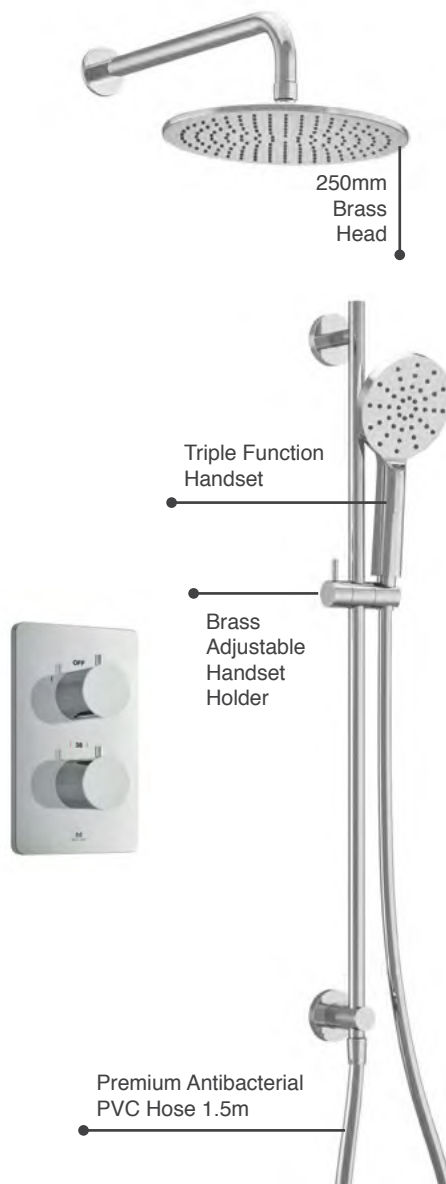

Ryver Shower Kit 3

- Ryver 380mm Shower Arm
- Ryver 250mm Brass Head
- Ryver Sliding Rail Kit with Bottom Outlet
- Universal Easy-Plumb Concealed Valve Box
- 2 Outlet Thermostatic Mixer Valve & Diverter
- 2 Outlet Wall Plate with Round Valves
- Chrome Finish

RYSHKIT3CP

€1,147

P 1.0

Upgrade The Look

Ryver Shower Kit available with Knurled or Fluted Handles