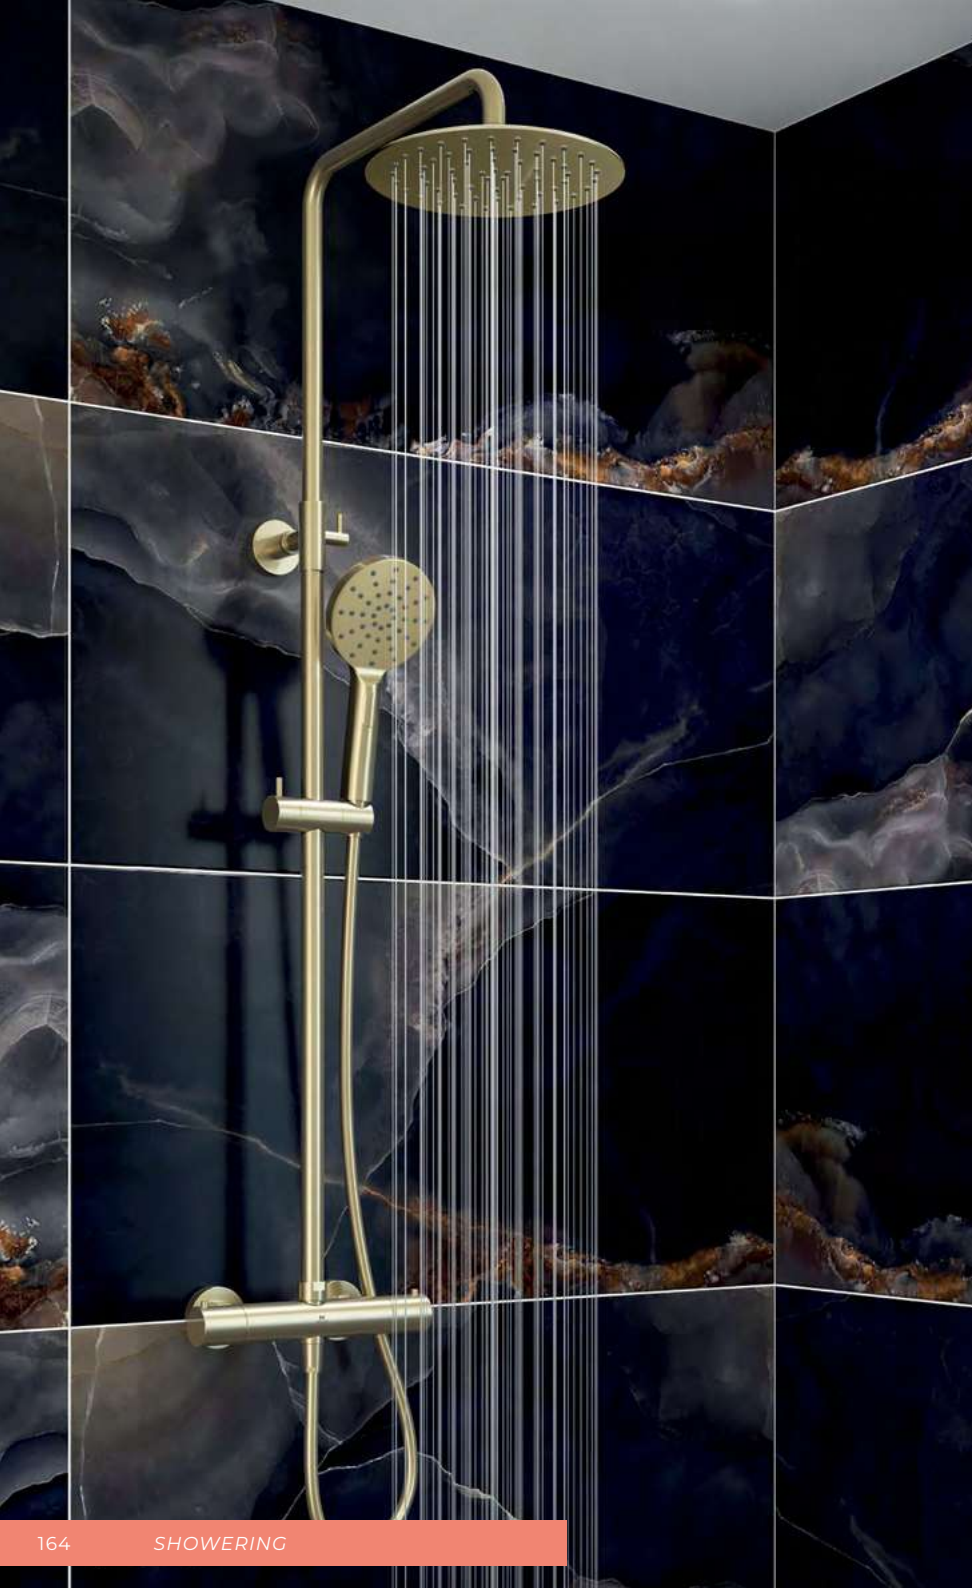

RYBAKIT1BL

€1,239

P 1.0

Upgrade The Look

Ryver Bath Kit available with Knurled or Fluted Handles

Ryver Bath Kit 1

RYBAKIT1KNBL Knurled €1,279

RYBAKIT1FLBL Fluted €1,279

P 1.0

P Minimum bar pressure required to outlet

Ryver Shower - Brushed Brass

Exposed Thermostatic Shower

Ryver Exposed Thermostatic Shower

- Cool Touch Thermostatic Exposed Valve
- Adjustable Riser Rail Kit
- 250mm Brass Head
- Push Button Triple Function Handset
- Solid Brass Adjustable Handset Holder
- Premium Antibacterial PVC Shower Hose 1.5m
- Easy Fix Kit
- Brushed Brass PVD Finish

MLSHRYBB €783

P 1.0

Upgrade The Look

Ryver Exposed Shower available with Knurled or Fluted Handles

Ryver Exposed Shower

RYVSHOKBB	Knurled	€838
RYVSHOFBB	Fluted	€838

P 1.0

Ryver Shower Kit 1