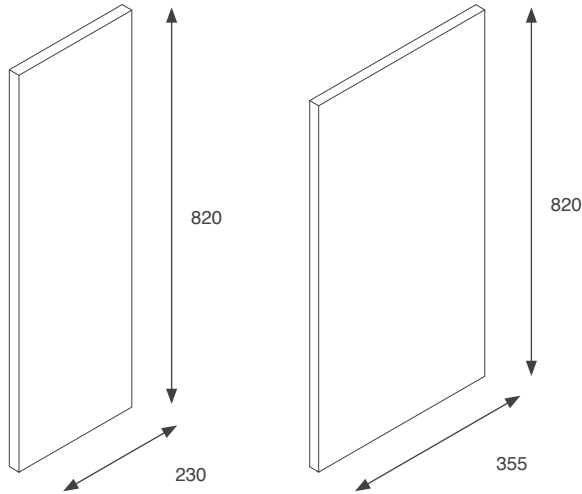

Fitted Furniture - End Panels & Base Plinths

Base End Panels

Slimline Base End Panel - 230mm Depth

Black Matt MLFFSLBEPBL	Indigo Matt MLFFSLBEPIN
Dust Grey Matt MLFFSLBEPDG	Cashmere Matt MLFFSLBEPKA
Fir Green Matt MLFFSLBEPFG	White Gloss MLFFSLBEPWH

RRP: €74

Standard Base End Panel - 355mm Depth

Black Matt MLFFBEPBL	Indigo Matt MLFFBEPIN
Dust Grey Matt MLFFBEPDG	Cashmere Matt MLFFBEPKA
Fir Green Matt MLFFBEPFG	White Gloss MLFFBEPWH

RRP: €104