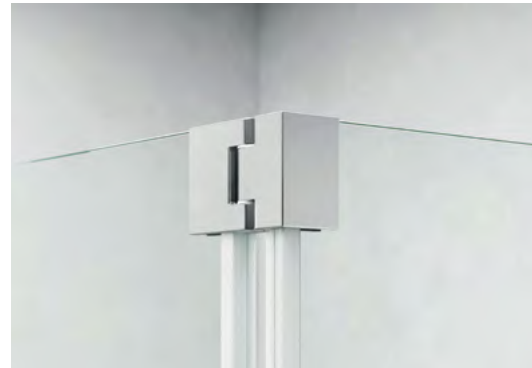

Step 3 - Wetroom Extras

Add the finishing touches

Designed to control splashing within the wetroom and external over-spray in your bathroom space, Emmi Flipper Glass Panel is available in 300mm with rotating 180-degree profile colour-matching hinges, offering a functional and stunning showering space.

Chrome