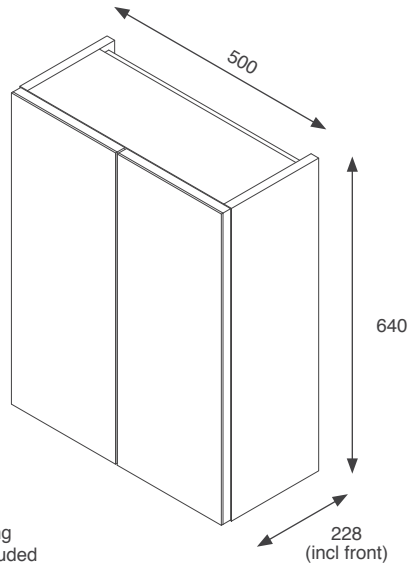

Fitted Furniture - Wall Hung Mirror Units & Slimline Wall End Panels

500mm & 600mm 2 Door Mirror Unit Kits

Slimline Wall End Panels

500mm 2 Door Mirror Unit

Black Matt FFSL50MIUBL	Indigo Matt FFSL50MIUIN
Dust Grey Matt FFSL50MIUDG	Cashmere Matt FFSL50MIUCA
Fir Green Matt FFSL50MIUFG	White Gloss FFSL50MIUWH

RRP: €471

Wall Hanging
Fittings Included