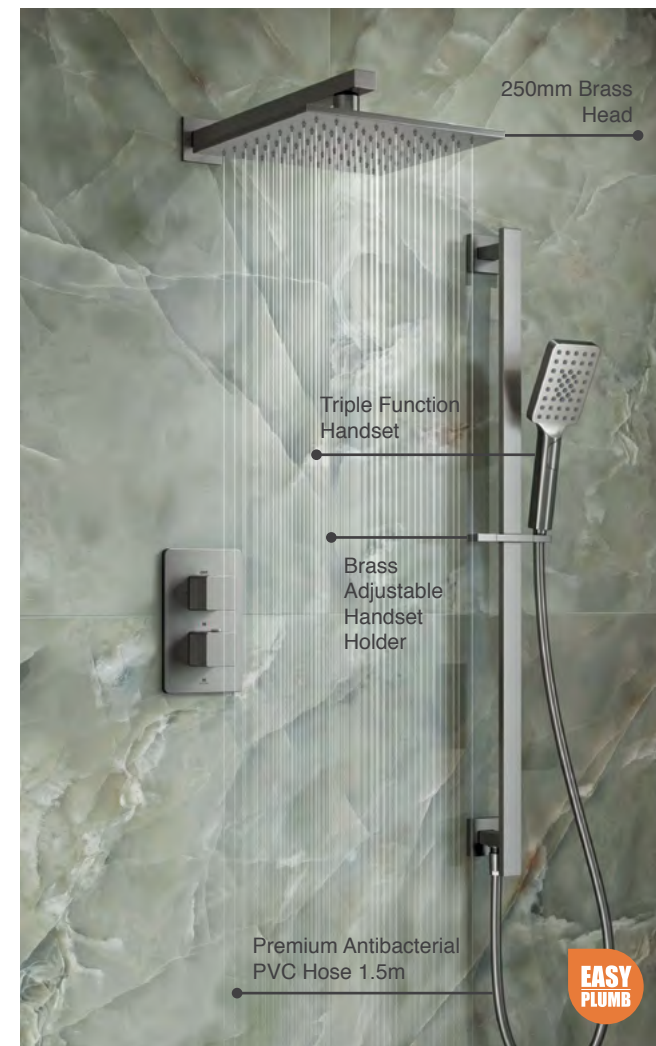

Dayla Shower Kit 3

P 1.0

- Dayla 380mm Shower Arm
- Dayla 250mm Square Brass Head
- Dayla Sliding Rail Kit with Bottom Outlet
- Universal Easy-Plumb Concealed Valve Box
- 2 Outlet Thermostatic Mixer Valve & Diverter
- 2 Outlet Wall Plate with Square Valves
- Gun Metal PVD Finish

DASHKIT3GM

€1,472

P Minimum bar pressure required to outlet