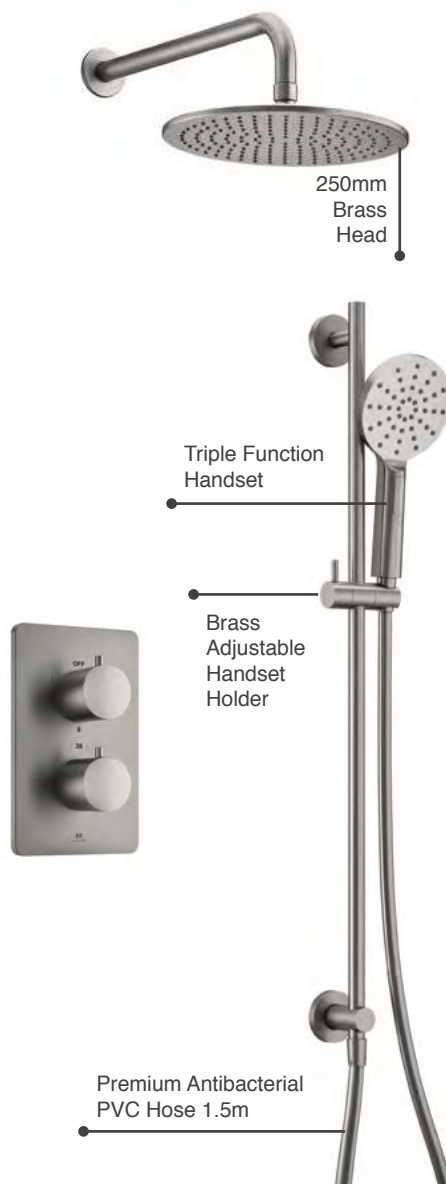

Ryver Shower Kit 3

- Ryver 380mm Shower Arm
- Ryver 250mm Brass Head
- Ryver Sliding Rail Kit with Bottom Outlet
- Universal Easy-Plumb Concealed Valve Box
- 2 Outlet Thermostatic Mixer Valve & Diverter
- 2 Outlet Wall Plate with Round Valves
- Gun Metal PVD Finish

RYSHKIT3GM **€1,413**

P 1.0