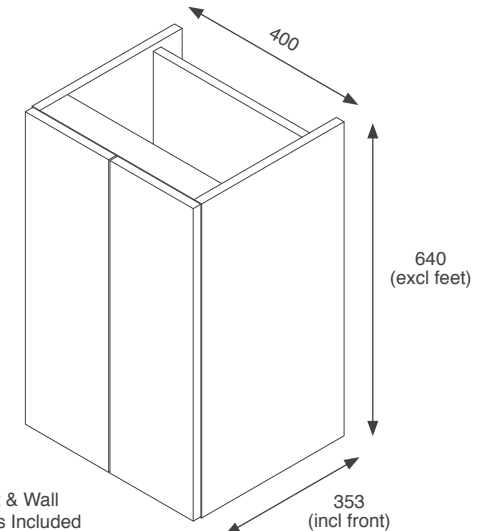

Adjustable Feet & Wall Hanging Fittings Included

Stockton

RRP: €323

Gresham

RRP: €328

400mm 2 Door Storage Unit Kits

Adjustable Feet & Wall Hanging Fittings Included

Stockton