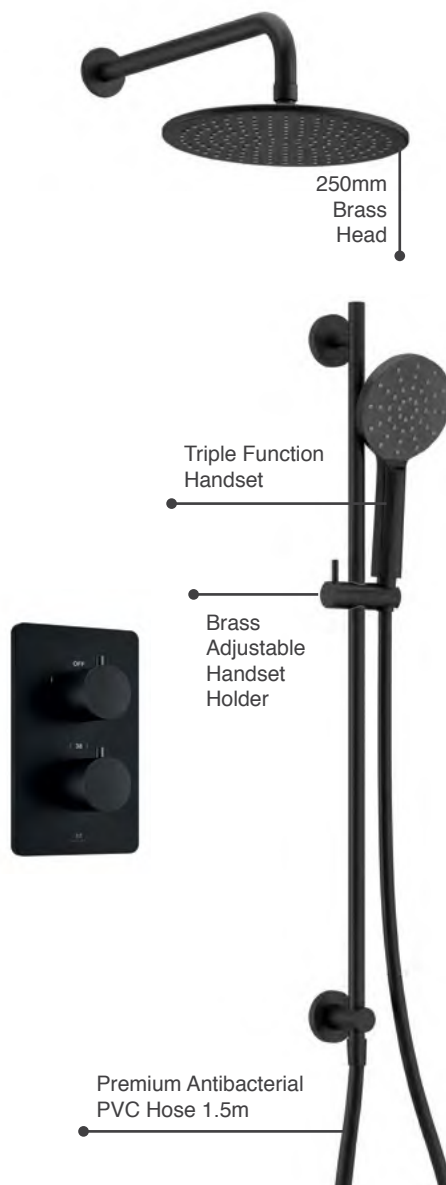

Ryver Shower Kit 3

- Ryver 380mm Shower Arm
- Ryver 250mm Brass Head
- Ryver Sliding Rail Kit with Bottom Outlet
- Universal Easy-Plumb Concealed Valve Box
- 2 Outlet Thermostatic Mixer Valve & Diverter
- 2 Outlet Wall Plate with Round Valves
- Matt Black Electro Plated Finish

RYSHKIT3BL €1,221

P 1.0