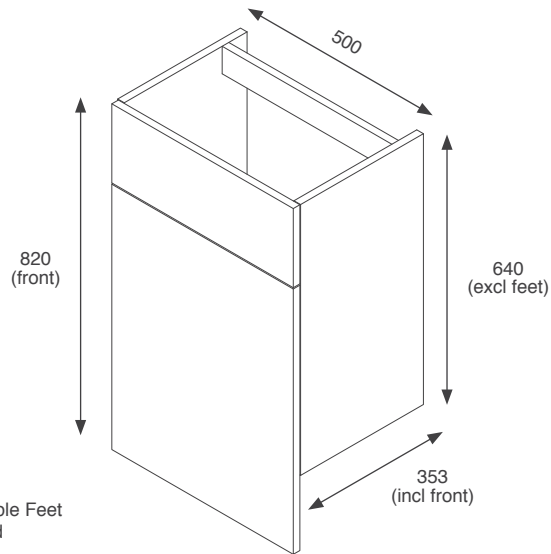

500mm 2 Door Basin Unit Kits

Adjustable Feet & Wall Hanging Fittings Included

Stockton

RRP: €545

Gresham

RRP: €577

Fitted Furniture Kits - Standard Depth Units

500mm Back to Wall WC Kits