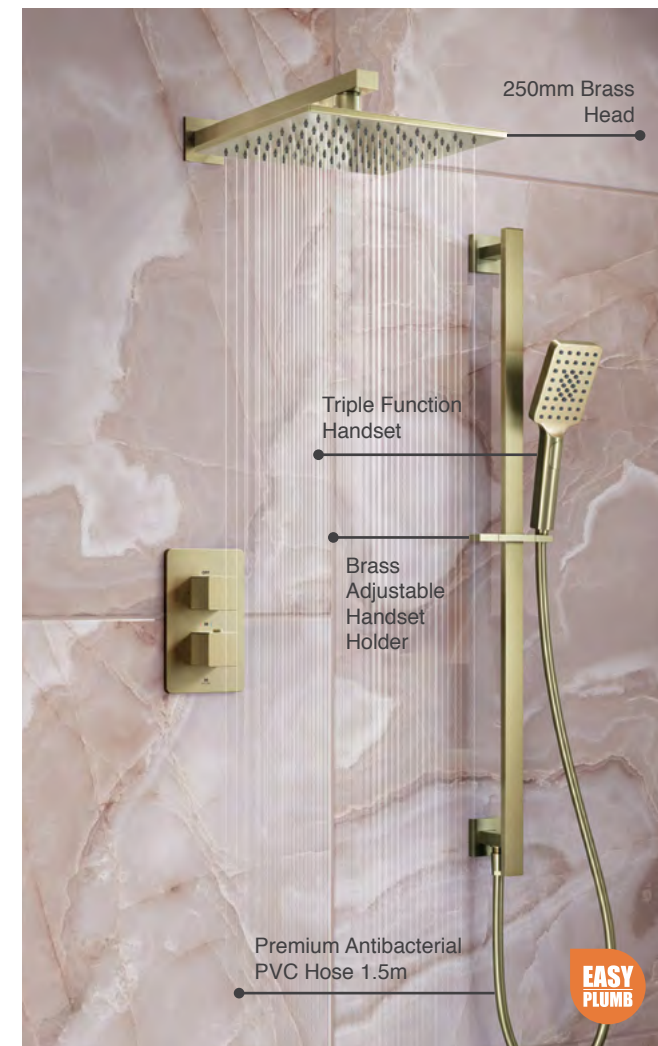

Dayla Shower Kit 3

P 1.0

- Dayla 380mm Shower Arm
- Dayla 250mm Square Brass Head
- Dayla Sliding Rail Kit with Bottom Outlet
- Universal Easy-Plumb Concealed Valve Box
- 2 Outlet Thermostatic Mixer Valve & Diverter
- 2 Outlet Wall Plate with Square Valves
- Brushed Brass PVD Finish

DASHKIT3BB

€1,472

P Minimum bar pressure required to outlet