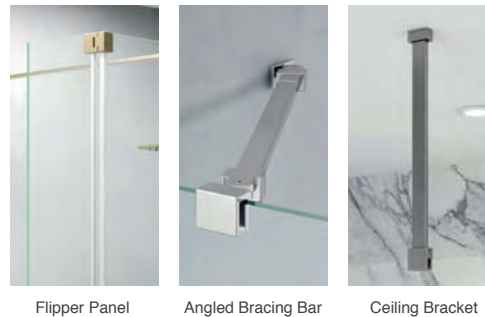

Select from classic Chrome, sleek Matt Black, luxurious Brushed Brass or industrial-chic Gun Metal.

Step 3

Add your finishing touches.

Enhance your wetroom space with the following:

1. Flipper Panel Glass & Hinges
2. Angled Bracing Bar (Corner Support)
3. Ceiling Adaption Bracket (Ceiling Support)