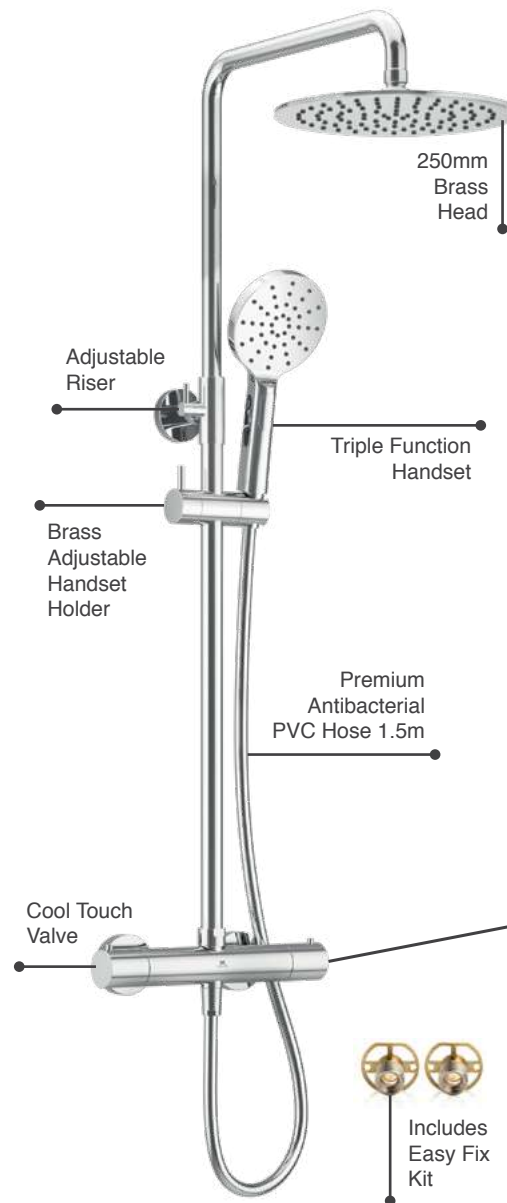

MLSHDACACP	 Chrome	€57
MLSHDACABL	 Matt Black	€60
MLSHDACABB	 Brushed Brass	€74
MLSHDACAGM	 Gun Metal	€74

Shower Components - Dayla

Square Concealed Shower

Dayla Square Triple Function Handset

MLSHDAHACP	Chrome	€45
MLSHDAHABL	Matt Black	€55
MLSHDAHABB	Brushed Brass	€60
MLSHDAHAGM	Gun Metal	€60

Dayla Wall Outlet & Handset Holder Kit

MLSHDAWHKCP	Chrome	€116
MLSHDAWHKBL	Matt Black	€143
MLSHDAWHKBB	Brushed Brass	€202
MLSHDAWHKGM	Gun Metal	€202

Dayla Sliding Rail Kit with Bottom Outlet

MLSHDASRKCP	Chrome	€249
MLSHDASRKBL	Matt Black	€288
MLSHDASRKBB	Brushed Brass	€335
MLSHDASRKGM	Gun Metal	€335

Ryver Shower - Chrome

Exposed Thermostatic Shower

Ryver Exposed Thermostatic Shower

- Cool Touch Thermostatic Exposed Valve
- Adjustable Riser Rail Kit
- 250mm Brass Head
- Push Button Triple Function Handset
- Solid Brass Adjustable Handset Holder
- Premium Antibacterial PVC Shower Hose 1.5m
- Easy Fix Kit
- Chrome Finish