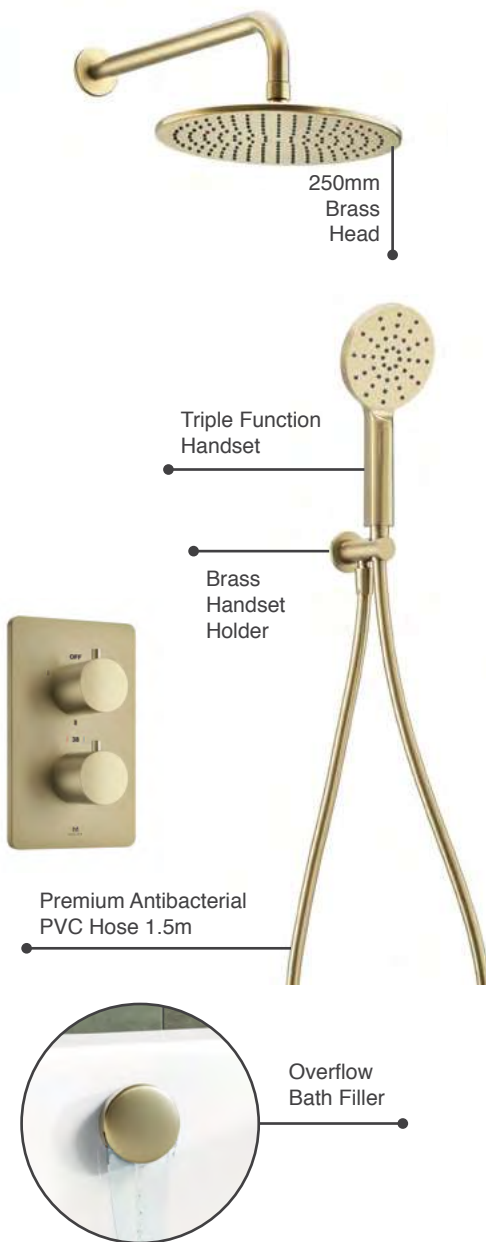

Ryver Bath Kit - Brushed Brass

3 Outlet Concealed Bath Kit